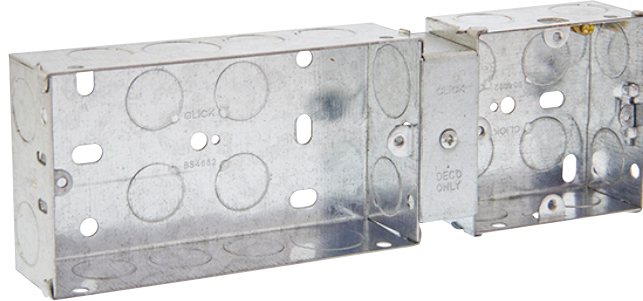

Product Code: WA375

Description: 1 + 2 35mm Deep Dual Accessory Galvanised Steel K.O. Box (Deco® Range Only)

General Information

Dimensions 228mm (W) x 74mm (H) x 35mm (D)

Finish Galvanised Steel

Materials Body: Galvanised Steel

Earth Terminal: Brass

Terminal Screw: Brass

Earth Terminal Provided Yes

Back Box Knockouts 22 x 20mmØ, 2 x 25mmØ, 1 x 20mmØ & 1 x 25mmØ (Between)

Warranty 10 Years

Standards BS 4662:2006+A1:2009