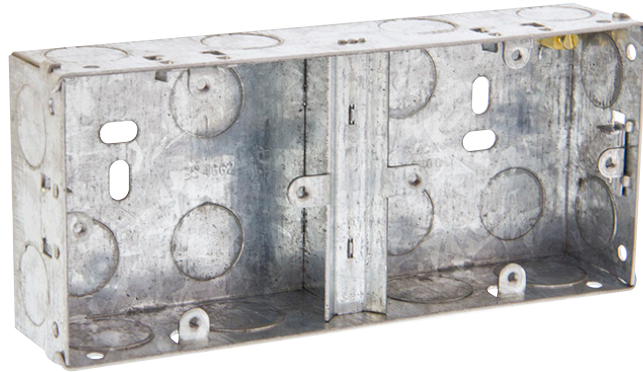

Product Code: WA370

Description: 1 + 1 35mm Deep Dual Accessory Galvanised Steel K.O. Box (Deco® Range Only)

General Information

Dimensions	168mm (W) x 74mm (H) x 35mm (D)	
Finish	Galvanised Steel	
Materials	Body: Galvanised Steel	Earth Terminal: Brass
	Terminal Screw: Brass	
Earth Terminal Provided	Yes	
Back Box Knockouts	14 x 20mmØ, 4 x 25mmØ, 1 x 18mmØ (Between)	
Warranty	10 Years	
Standards	BS 4662:2006+A1:2009	