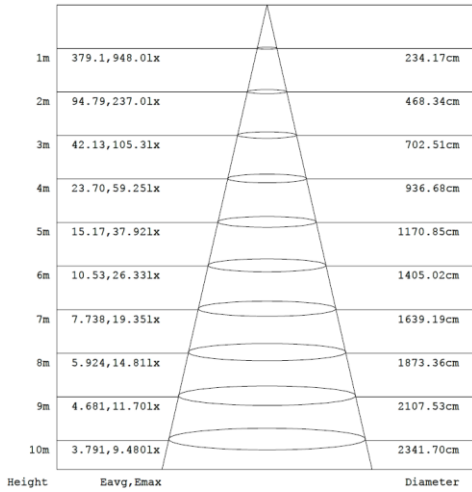

Cone Illuminance Diagram

Diagram for RHL3040-04 in 4000K. Other diagrams available on request

Dimension Diagram

Sensor Data

Time Off Delay:	10s - 10min
Illuminance Switching Range:	3 - 2,000 lx
Sensitivity Range (%):	NA
Mounting Height (max):	4m
Detection Zone Diameter (max):	10m