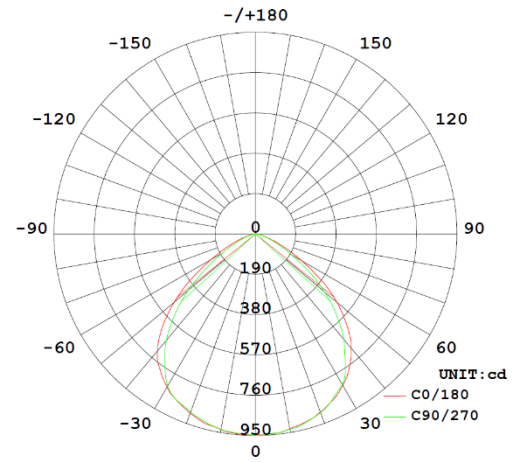

Cone Illuminance Diagram

Diagram for RHL3040-04 in 4000K. Other diagrams available on request

Dimension Diagram

Sensor Data

Time Off Delay:	10s - 10min
Illuminance Switching Range:	3 - 2,000 lx
Sensitivity Range (%):	NA
Mounting Height (max):	4m
Detection Zone Diameter (max):	10m

Polar Intensity Diagram

Diagram for RHL3040-04 in 4000K. Other diagrams available on request

Accessories

- RMCSPIKE-04 Garden spike attachment
- R10FSA-01 LED flood light signage arm, white
- R10FSA-04 LED flood light signage arm, black