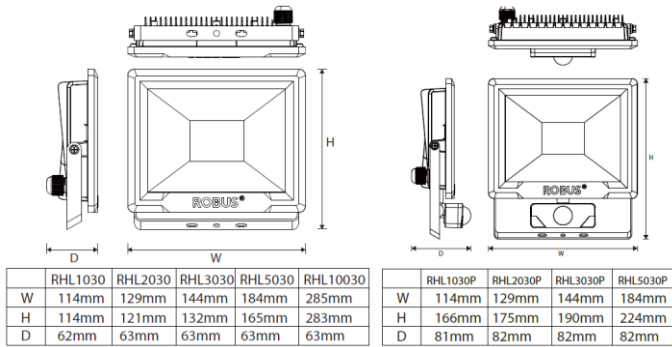

CONSTRUCTION

- Black or white powder coated die cast aluminium body and polycarbonate bezel
- Tempered glass frosted diffuser
- Galvanised mounting bracket
- Stainless steel external fixings

Product Code:	RHL1030-01, -04	RHL2030-01, -04	RHL3030-01, -04	RHL5030-01, -04	RHL10030-01, -04
-01 - White	RHL1040-01, -04	RHL2040-01, -04	RHL3040-01, -04	RHL5040-01, -04	RHL10040-01, -04
-04 - Black	RHL1030P-04	RHL2030P-04	RHL3030P-04	RHL5030P-04	
	RHL1040P-01, -04	RHL2040P-01, -04	RHL3040P-01, -04	RHL5040P-01, -04	
Comparable to:	75W halogen	150W halogen	200W halogen	350W halogen	500W halogen
Total Power (W):	11.1/10.6	20.4/19.7	28.2/28.0	47.3/48.3	93.4/94.6
Power Factor:	0.6	0.6	0.9	0.9	0.9
Total Light Output (lm):	960/980	1,640/1,730	2,110/2,190	3,560/3,900	7,070/7,440
Total Emergency Light Output (lm):	NA	NA	NA	NA	NA
Efficacy (lm/cctW):	87/93	80/88	75/78	75/81	76/79
Lux at 1m (lux):	420/430	720/760	920/940	1,470/1,590	2,840/3,010
Emergency Lux at 1m (lux):	NA	NA	NA	NA	NA
CCT (K):	3000/4000	3000/4000	3000/4000	3000/4000	3000/4000
CRI:	80	80	80	80	80
IP:	65	65	65	65	65
Operation Temperature (°C):	-20 ≤ Ta ≤ +40	-20 ≤ Ta ≤ +40	-20 ≤ Ta ≤ +40	-20 ≤ Ta ≤ +40	-20 ≤ Ta ≤ +40
Inrush Current:	4A/1us	4A/1us	0.5A/1us	0.8A/1us	4A/1us
RG Value:	0	0	0	0	0
SDCM:	6	6	6	6	6
P _{st} LM:	NA	NA	NA	NA	NA
SVM:	NA	NA	NA	NA	NA
Energy Class:	E	E	F	F	E
Rated Life to L70B50 (Hrs):	20000	20000	20000	20000	20000
Dimensions LxWxH (mm):	114x114x62/ 114x166x81	121x121x63/ 129x175x82	132x132x63/ 144x190x82	184x165x63/ 184x224x82	114x166x81
Weight (kg):	0.34/0.4	0.4/0.45	0.48/0.55	0.75/0.82	1.67

Cone Illuminance Diagram

Diagram for RHL3040-04 in 4000K. Other diagrams available on request

Dimension Diagram

Sensor Data

Time Off Delay:	10s - 10min
Illuminance Switching Range:	3 - 2,000 lx
Sensitivity Range (%):	NA
Mounting Height (max):	4m
Detection Zone Diameter (max):	10m