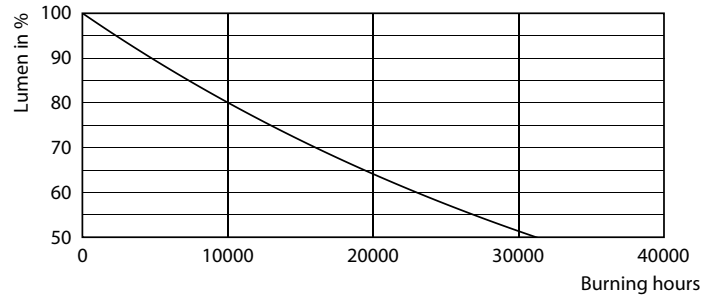

Classic filament LED candles and lustres

Lifetime

15K LMP