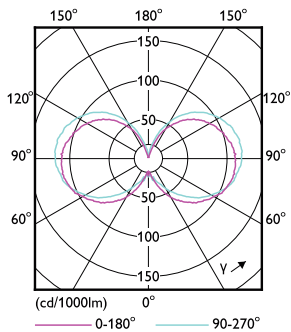

LEDbulb CLA WGD CRI90