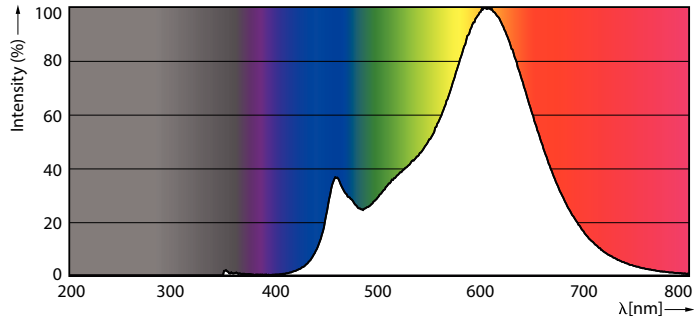

LEDbulb CLA 4,5W A60 E27 827 CL