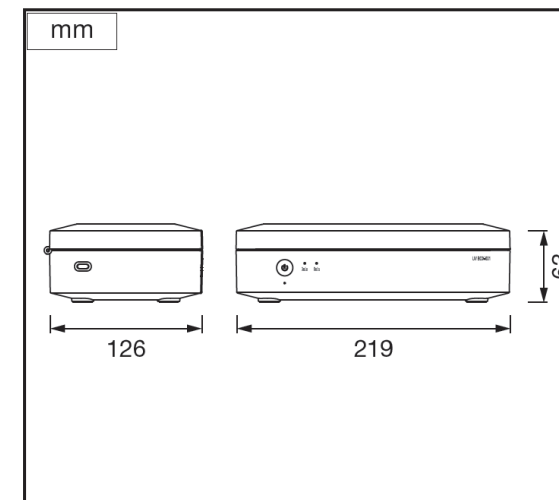

Where are the UV-C LEDs attached:

The LED' are attached to the sides.
Additional at the bottom of the box, are light height lines, so that flat objects such as mobile phones do not lie completely on.