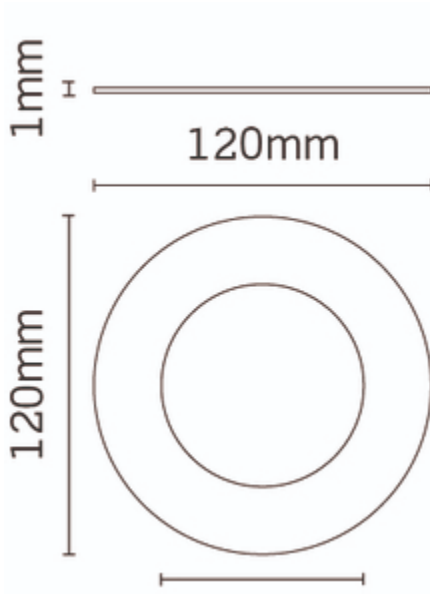

Quantity Per Outer Carton
Product Bar Code EAN-13 Number

200
5052544081378

Standards & Approvals

Manufactured In Accordance To
CE Marked
UKCA Marked
Date code/Purchase order No.
Certificate Of Conformity
Accredited Members

BS EN 60598:2015, 2-1
Yes
Yes
Yes
Available on request
LIA, ISO9001:2015, ISO14001:2015

JCC Lighting LTD Innovation Centre, Beeding Close, Southern Cross Trading Estate, Bognor Regis, West Sussex PO22 9TS
Sales: 01243 838999 (8am to 5pm Monday to Friday) Fax: 01243 838998 | sales@jcc.co.uk | www.jcc.co.uk
Company Registration Number: 03044848 | VAT Number: 918544112