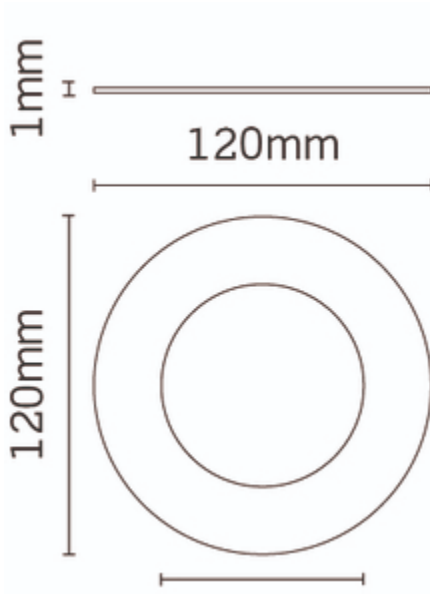

Quantity Per Outer Carton
Product Bar Code EAN-13 Number

200
5052544081361

Standards & Approvals

Manufactured In Accordance To
CE Marked
UKCA Marked
Date code/Purchase order No.
Certificate Of Conformity
Accredited Members

BS EN 60598:2015, 2-1
Yes
Yes
Yes
Available on request
LIA, ISO9001:2015, ISO14001:2015

JCC Lighting LTD Innovation Centre, Beeding Close, Southern Cross Trading Estate, Bognor Regis, West Sussex PO22 9TS
Sales: 01243 838999 (8am to 5pm Monday to Friday) Fax: 01243 838998 | sales@jcc.co.uk | www.jcc.co.uk
Company Registration Number: 03044848 | VAT Number: 918544112