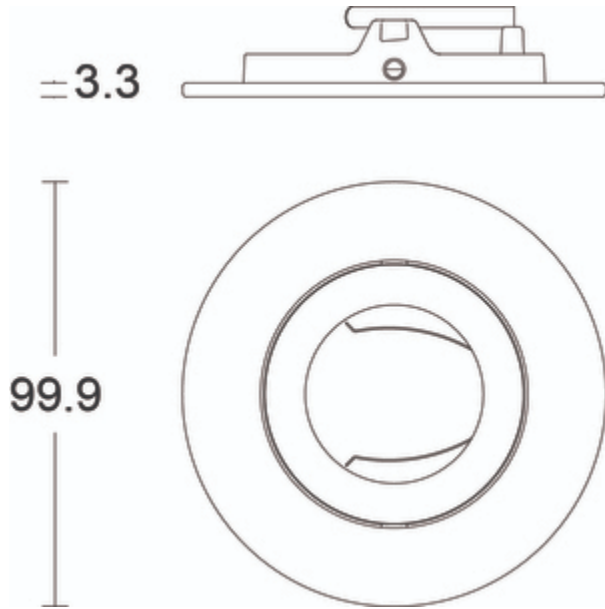

Outer carton overall dimensions	58 x 37 x 22cm
Outer carton Net weight- kg	16.10
Outer carton Gross weight- kg	15.30
Product Bar Code EAN-13 Number	5052544105968
Outer carton Bar Code ITF-14 Number	15052544105965

Standards & Approvals

Manufactured In Accordance To	BS EN 60598:2015, 2-1
CE Marked	Yes
UKCA Marked	Yes
Date code/Purchase order No.	Yes
Certificate Of Conformity	Available on request
Accredited Members	LIA, ISO9001:2015, ISO14001:2015