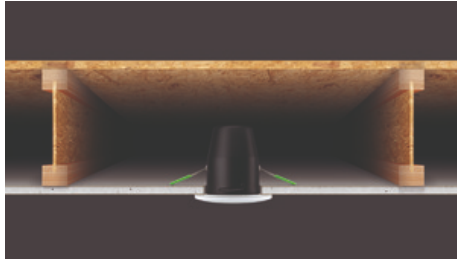

JCC Lighting LTD Innovation Centre, Beeding Close, Southern Cross Trading Estate, Bognor Regis, West Sussex PO22 9TS
Sales: 01243 838999 (8am to 5pm Monday to Friday) Fax: 01243 838998 | sales@jcc.co.uk | www.jcc.co.uk
Company Registration Number: 03044848 | VAT Number: 918544112

This document is uncontrolled if printed, all information is subject to change

Version 67 [23 Apr 2021]