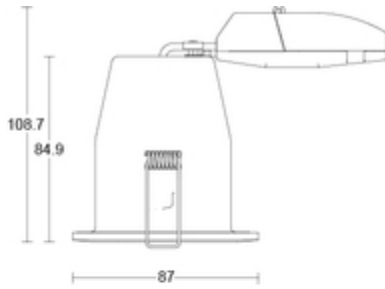

Product Bar Code EAN-13 Number

5052544105814

Outer carton Bar Code ITF-14 Number

15052544105811

Standards & Approvals

Manufactured In Accordance To

BS EN 60598-2-1, 2-2

CE Marked

Yes

UKCA Marked

Yes

Date code/Purchase order No.

Yes

WEEE Symbol

yes

Certificate Of Conformity

Available on request

Accredited Members

LIA, ISO9001:2015, ISO14001:2015