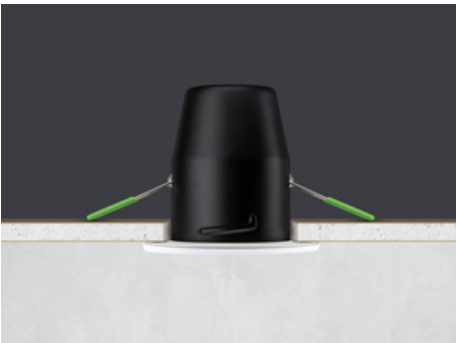

JCC Lighting LTD Innovation Centre, Beeding Close, Southern Cross Trading Estate, Bognor Regis, West Sussex PO22 9TS
Sales: 01243 838999 (8am to 5pm Monday to Friday) Fax: 01243 838998 | sales@jcc.co.uk | www.jcc.co.uk
Company Registration Number: 03044848 | VAT Number: 918544112

This document is uncontrolled if printed, all information is subject to change

Version 67 [23 Apr 2021]