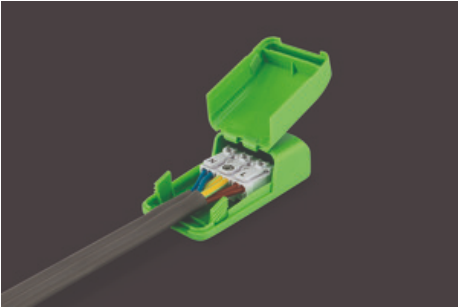

JCC Lighting LTD Innovation Centre, Beeding Close, Southern Cross Trading Estate, Bognor Regis, West Sussex PO22 9TS
Sales: 01243 838999 (8am to 5pm Monday to Friday) Fax: 01243 838998 | sales@jcc.co.uk | www.jcc.co.uk
Company Registration Number: 03044848 | VAT Number: 918544112

This document is uncontrolled if printed, all information is subject to change

Version 67 [23 Apr 2021]