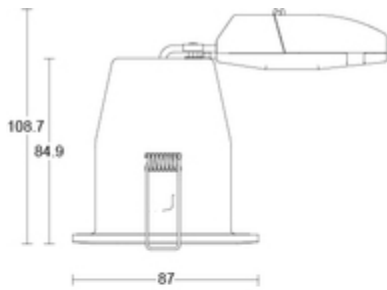

Standards & Approvals

Manufactured In Accordance To

CE Marked

UKCA Marked

Date code/Purchase order No.

WEEE Symbol

Certificate Of Conformity

Accredited Members

BS EN 60598-2-1, 2-2

Yes

Yes

Yes

yes

Available on request

LIA, ISO9001:2015, ISO14001:2015