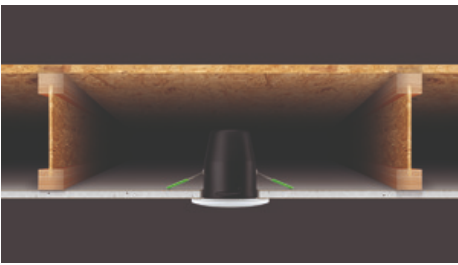

JCC Lighting LTD Innovation Centre, Beeding Close, Southern Cross Trading Estate, Bognor Regis, West Sussex PO22 9TS
Sales: 01243 838999 (8am to 5pm Monday to Friday) Fax: 01243 838998 | sales@jcc.co.uk | www.jcc.co.uk
Company Registration Number: 03044848 | VAT Number: 918544112

This document is uncontrolled if printed, all information is subject to change

Version 67 [23 Apr 2021]