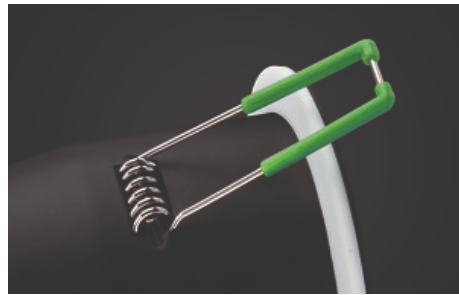

JCC Lighting LTD Innovation Centre, Beeding Close, Southern Cross Trading Estate, Bognor Regis, West Sussex PO22 9TS
Sales: 01243 838999 (8am to 5pm Monday to Friday) Fax: 01243 838998 | sales@jcc.co.uk | www.jcc.co.uk
Company Registration Number: 03044848 | VAT Number: 918544112

This document is uncontrolled if printed, all information is subject to change

Version 67 [23 Apr 2021]