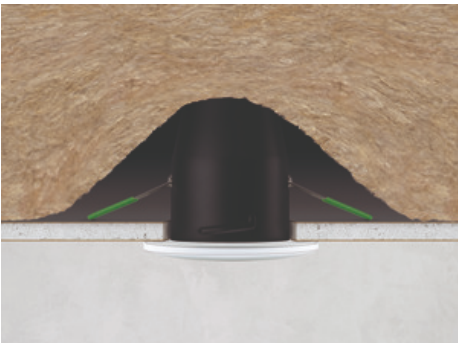

JCC Lighting LTD Innovation Centre, Beeding Close, Southern Cross Trading Estate, Bognor Regis, West Sussex PO22 9TS
Sales: 01243 838999 (8am to 5pm Monday to Friday) Fax: 01243 838998 | sales@jcc.co.uk | www.jcc.co.uk
Company Registration Number: 03044848 | VAT Number: 918544112

This document is uncontrolled if printed, all information is subject to change

Version 67 [23 Apr 2021]