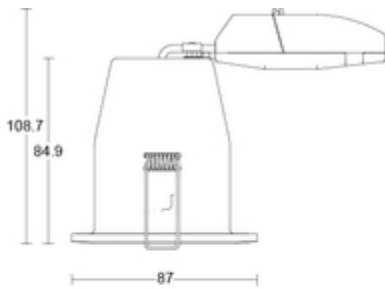

Standards & Approvals

Manufactured In Accordance To

CE Marked

UKCA Marked

Date code/Purchase order No.

WEEE Symbol

Certificate Of Conformity

Accredited Members

BS EN 60598-2-1, 2-2

Yes

Yes

Yes

yes

Available on request

LIA, ISO9001:2015, ISO14001:2015