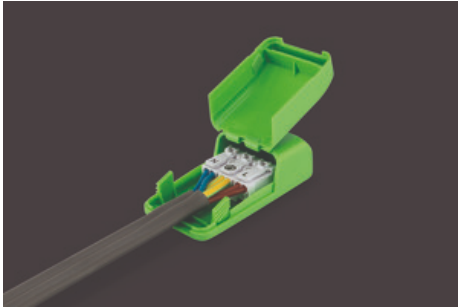

JCC Lighting LTD Innovation Centre, Beeding Close, Southern Cross Trading Estate, Bognor Regis, West Sussex PO22 9TS
Sales: 01243 838999 (8am to 5pm Monday to Friday) Fax: 01243 838998 | sales@jcc.co.uk | www.jcc.co.uk
Company Registration Number: 03044848 | VAT Number: 918544112

This document is uncontrolled if printed, all information is subject to change

Version 110 [02 Jun 2021]