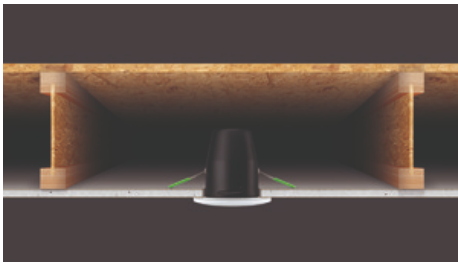

JCC Lighting LTD Innovation Centre, Beeding Close, Southern Cross Trading Estate, Bognor Regis, West Sussex PO22 9TS
Sales: 01243 838999 (8am to 5pm Monday to Friday) Fax: 01243 838998 | sales@jcc.co.uk | www.jcc.co.uk
Company Registration Number: 03044848 | VAT Number: 918544112

This document is uncontrolled if printed, all information is subject to change

Version 110 [02 Jun 2021]