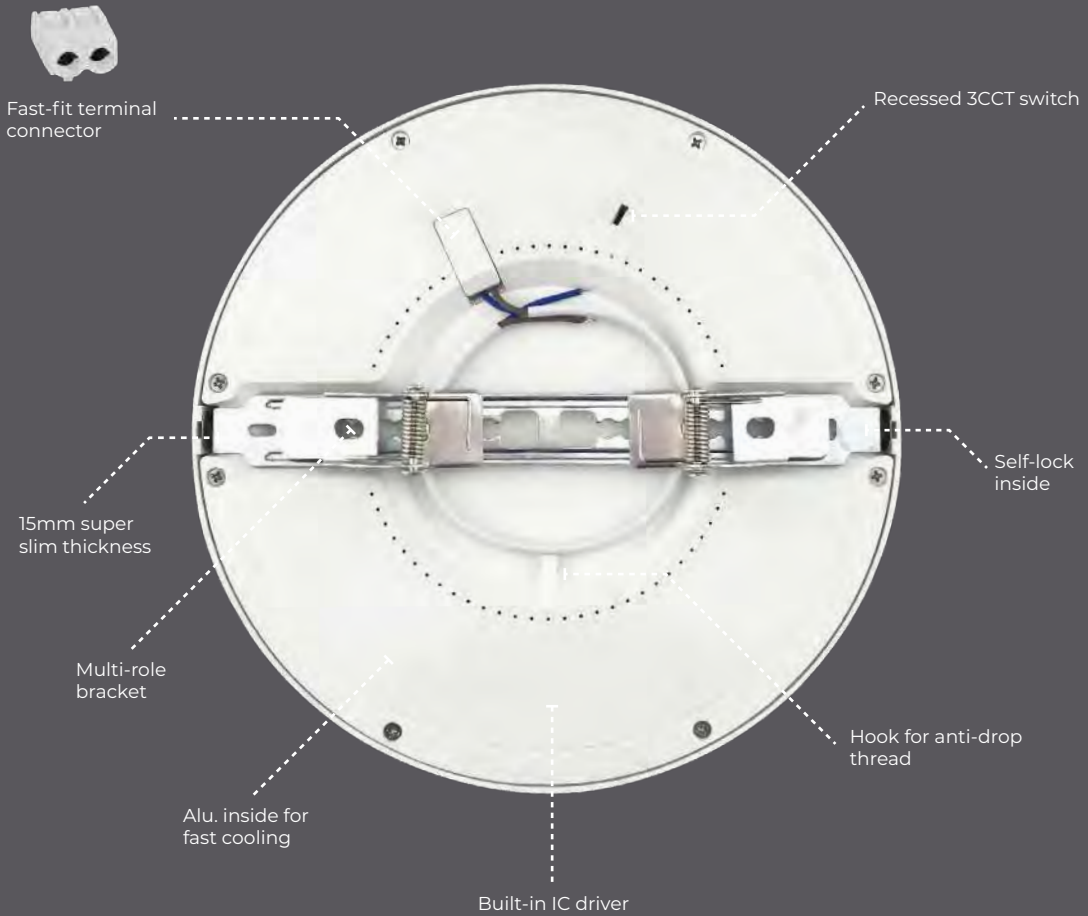

Slideable spring multi-role bracket

NEW
COLOUR
OPTIONS

Key Features

- 220-240V
- Super slim design: 15mm thickness
- Can be recessed, ceiling mounted or wall surface mounted
- Push-fit, drag-detach bracket
- Anti-drop hoop for safety installation
- Fast-fit terminal connector
- 4 colours of magnetic rings available
- 12,000 hours LED lifetime
- Switch between 3000K/4000K/6000K