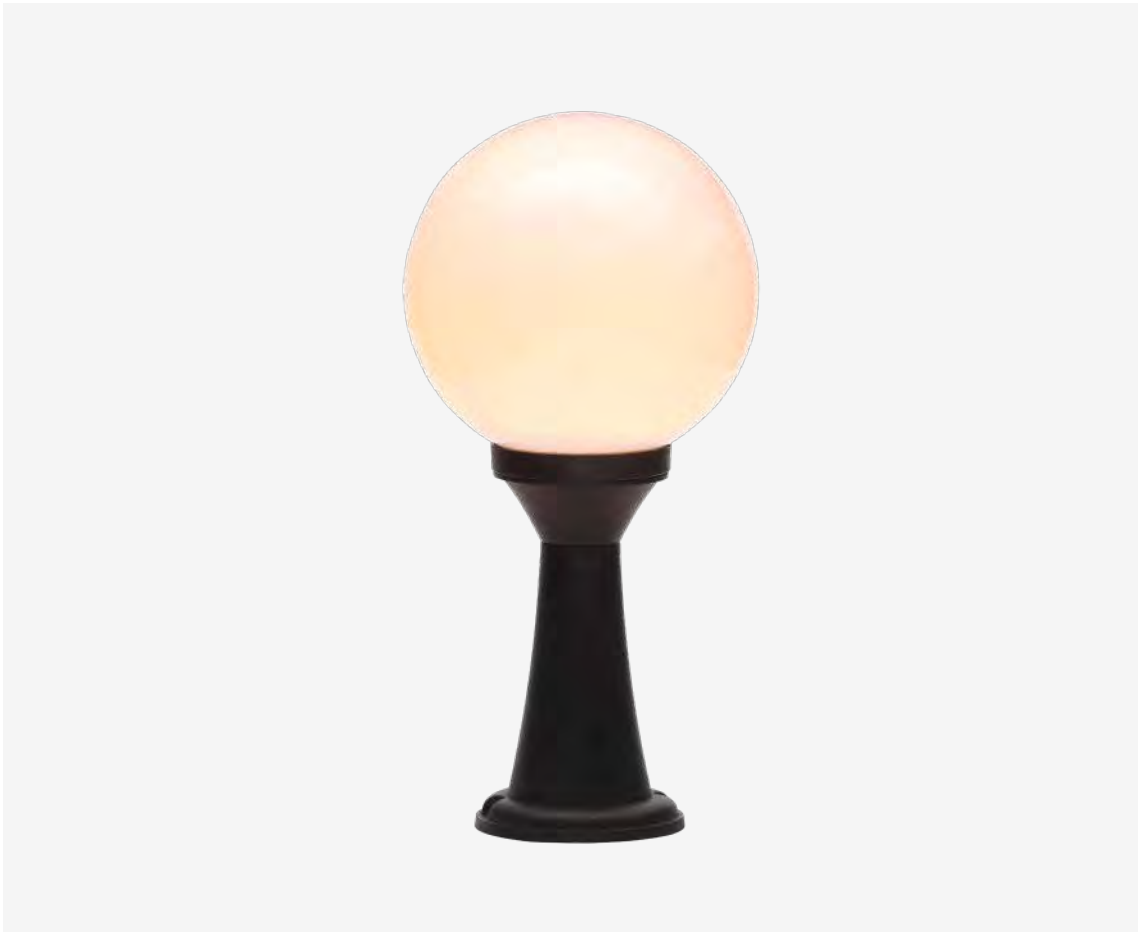

Class 2

YORK

Globe Wall Lantern

IP44

Splashproof
from any angle

5Y

5 Year
Guarantee

Code	Description	Lamp	Dimensions
CZ-31811-BLK	York Globe Wall Lantern	1 x 42W Max E27 GLS	Proj:220mm W:200mm H:253mm

Key Features

- 220-240V
- Polycarbonate construction
- Corrosion resistant
- Contemporary styling

Class 2

YORK

Globe Post Lantern

IP44

Splashproof
from any angle

5Y