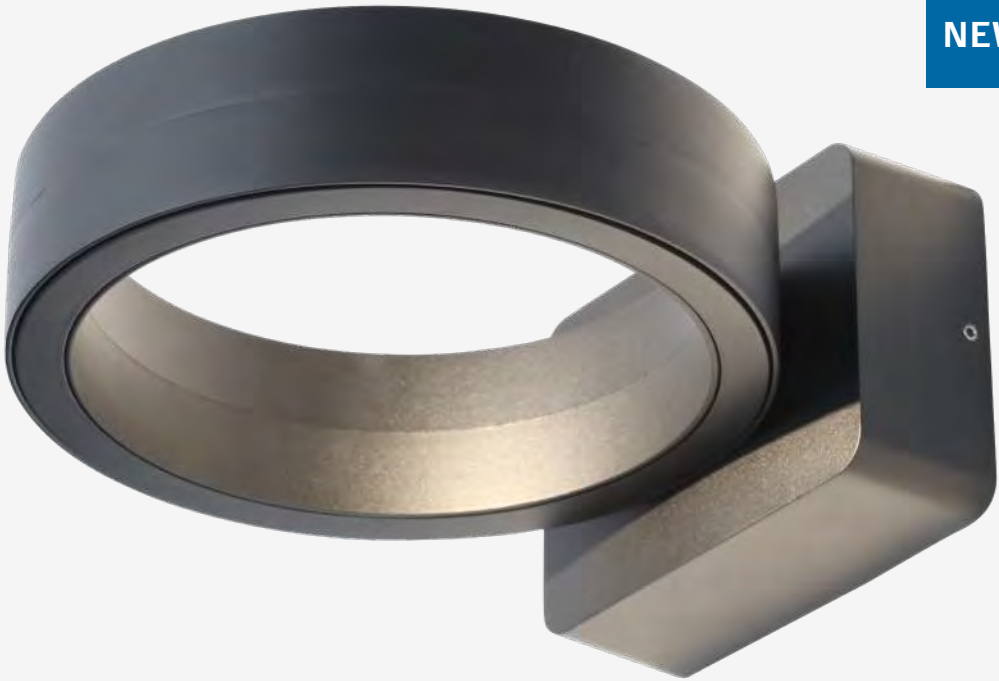

NEW

Key Features

- 220-240V
- Die-cast aluminium
- COB LED
- 20,000 hours lifespan

Class 1