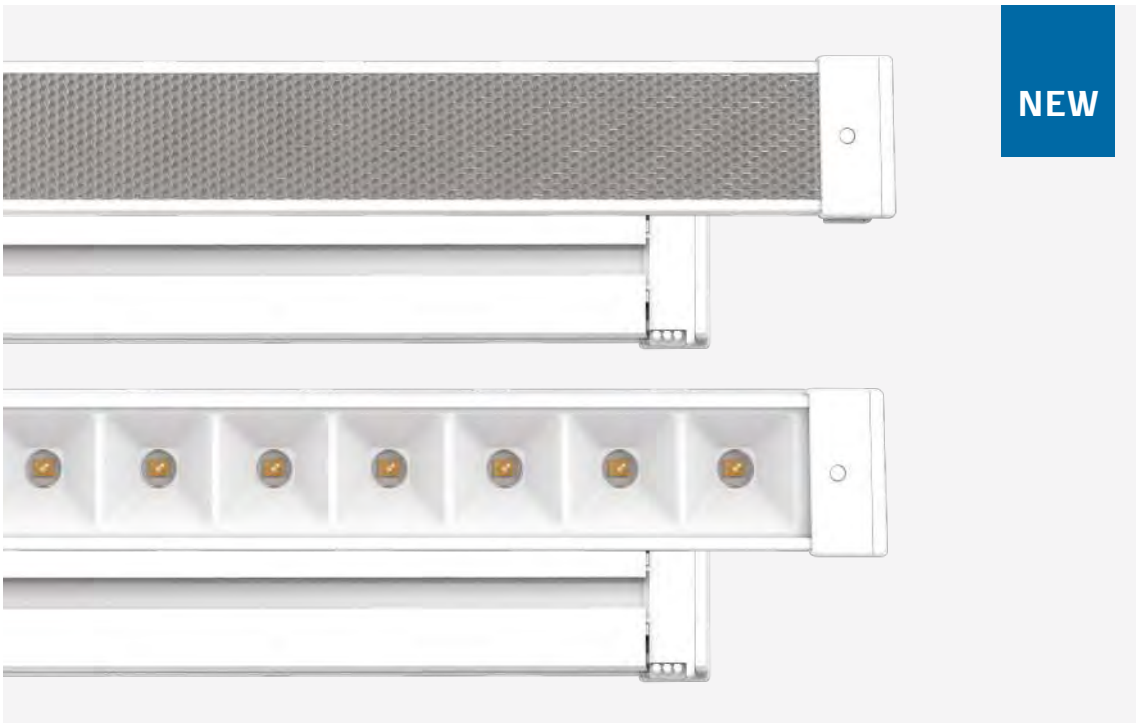

NEW

Key Features

- An innovative lighting fixture that takes the place of LED panels
- Engineered to work with 15mm , 24mm & 25mm T-Grid ceilings
- Simple to install (Up to 60% faster Installation)
- Reduces installation costs
- Even light distribution
- Improves ceiling appearance