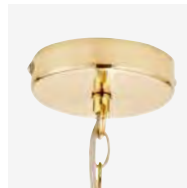

Key Features

- 220-240V
- Available in chrome & brass
- Clear glass crystal droplets

Class 1 6.4kg

VELA

9 Light Chandelier

IP44

Splashproof from any angle

Code	Finish	Description	Lamp	Dimensions
SPA-19714-CHR	Chrome	Vela 9 Light Chandelier	9 x 28W Max G9	H:1060mm Dia:580mm
SPA-19714-BRS	Brass