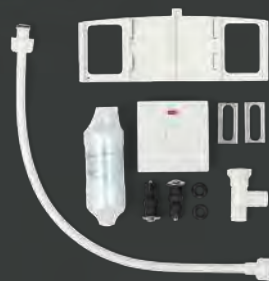

- Includes fused spur and fixing kit

MITO Cleansing Seat

IP67

Protected against temporary immersion

Code	Description	Finish	Material	Dimensions
SPA-34865	Cleansing Seat	White	Plastic	H:180mm W:435mm L:485mm