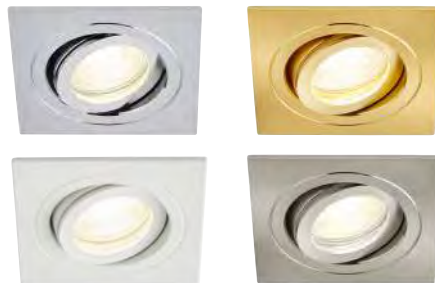

NEW

Key Features

- 220-240V
- Die-cast aluminium construction

Class 2 0.17kg 78mm Cut-out

CALI

Tiltable Downlight

IP65

Ideal for zone 1 bathroom use

Code	Finish	Description	Lamp	Dimensions
SPA-35723	Satin Brass	Cali Tiltable Square Downlight	1 x 35W Max GU10	L:82mm W:82mm H:115mm
SPA-35724	White			
SPA-35725	Matt Black			
SPA-35726	Satin Nickel			
SPA-35727	Chrome