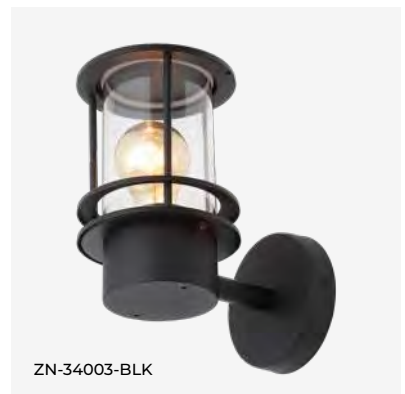

ZN-34003-BLK

LEONIS

Wall Lantern

IP44

Splashproof

Code	Description	Finish	Lamp	Dimensions
ZN-34002-SST	Leonis Wall Lantern	Stainless Steel	1 x 42W Max E27	H:210mm W:130mm Proj:200mm
ZN-34003-BLK	Leonis Wall Lantern	Black	1 x 42W Max E27	H:210mm W:130mm Proj:200mm