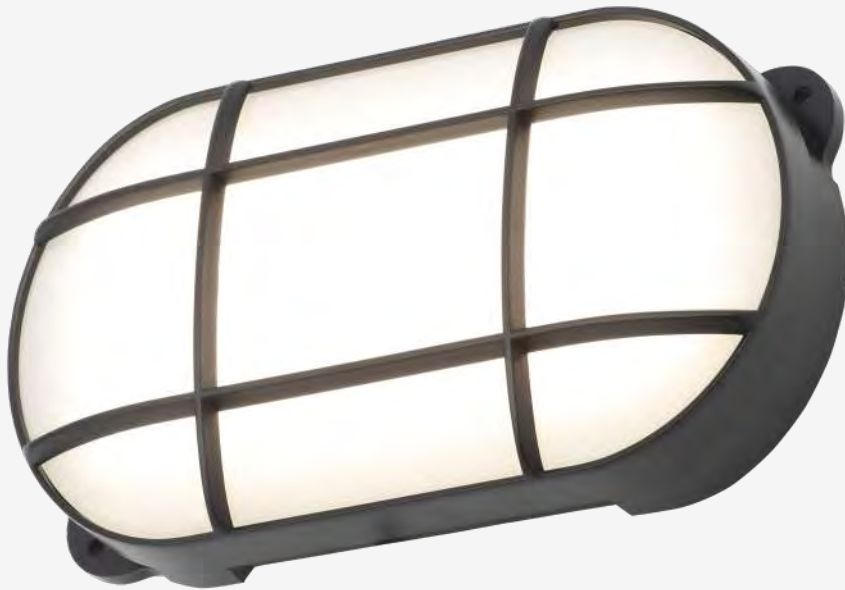

Class 2

YORK

Globe Porch Lantern

IP44

5Y

Splashproof
from any angle

5 Year
Guarantee

Code	Description	Lamp	Dimensions
CZ-33461-BLK	York Globe Porch Lantern	1 x 42W Max E27 GLS	Dia:200mm H:250mm