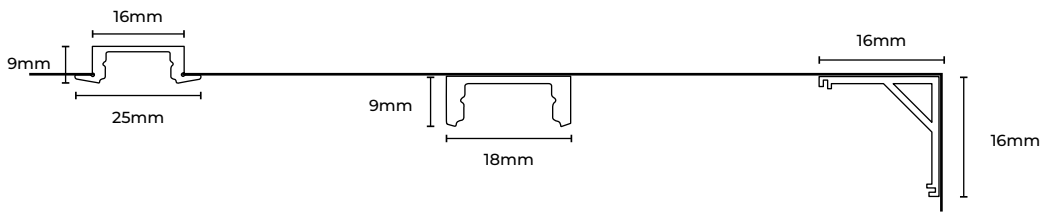

ALUMINIUM PROFILES

· Fits 8mm, 10mm & 12mm LED Strip

Code	Description	Dimensions
ELA-34308	Aluminium Recessed Profile	L:2000mm W:25mm Proj:9mm
ELA-34306	Aluminium Surface-mount Profile	L:2000mm W:18mm Proj:9mm
ELA-34307	Aluminium 45° Corner Surface-mount Profile	L:2000mm W:16mm Proj:16mm