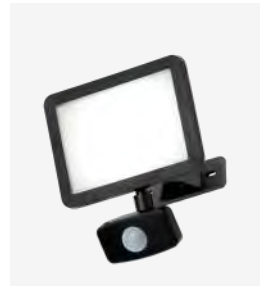

CZ-34407-BLK

· removable fast-fit terminal connector

· fully adjustable & detachable bracket

Key Features

- 220-240V
- Coated aluminium & polycarbonate construction
- Horizontally and vertically adjustable bracket
- Detachable bracket allowing for easy installation
- Removable terminal connector for ease of wiring
- 25,000 hours lifespan
- 120° beam angle
- Adjustable PIR sensor
- Available in 20W / 30W / 50W versions