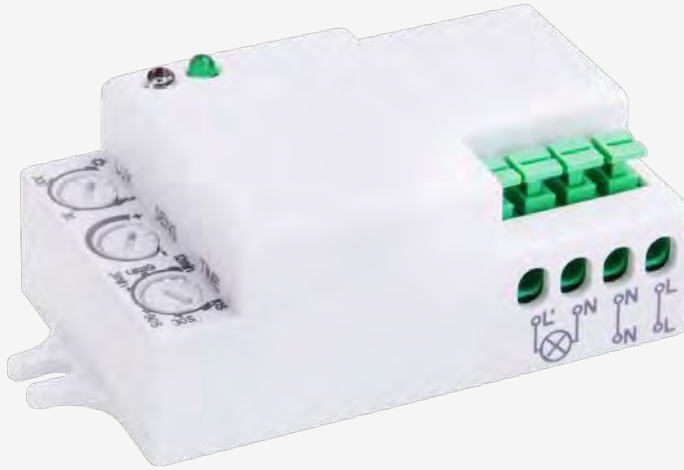

Key Features

- LED compatible
- 1, 2, 3, 4, 5, 6, 7, 8, 9 hours timer
- Polycarbonate construction

0.13kg

ADRA

Dusk Till Dawn Sensor

IP44		3Y
Splashproof from any angle	Photocell Sensor	3 Year Guarantee

Code	Timer	LUX	Max Rated Load	Dimensions
ZN-25156-BLK	1, 2, 3, 4, 5, 6, 7, 8, 9 Hours	3-500 LUX (adjustable)	1200W Halogen 250W LED	H:190mm W:70mm Proj:41mm

Key Features

- Greater installation height
- Increased detection range
- Can sense movement through most building materials
- LED compatible
- 2 – 15m detection distance when wall mounted
- 1.8m radius when ceiling mounted
- 180/360° detection range
- 10 secs – 12 mins adjustable timer