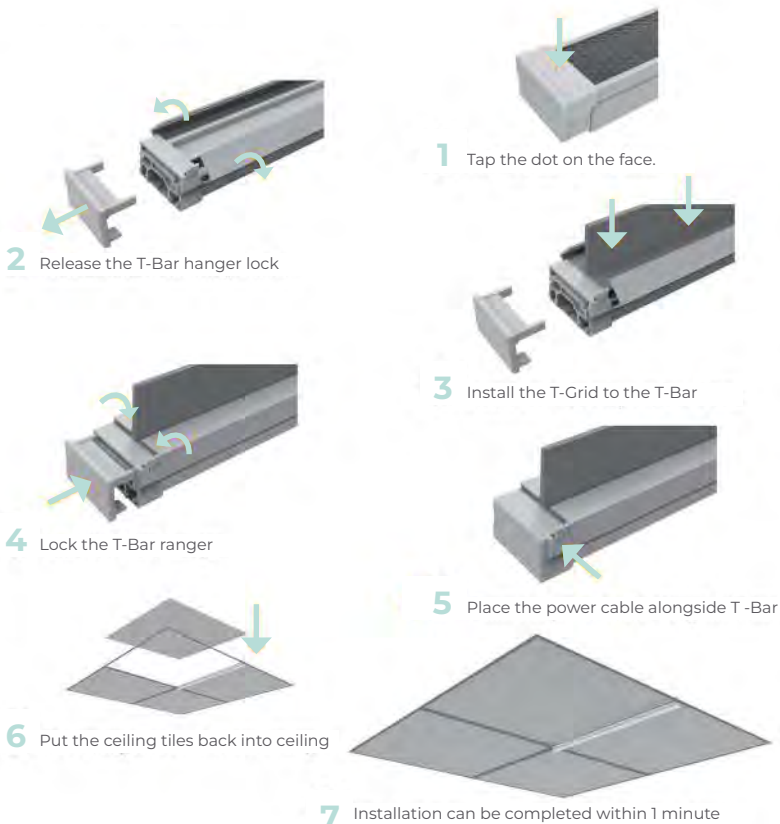

Works with different tile edges:

15mm T-Grid Bar

24mm T-Grid Bar

Remarkable installation savings:

Installation steps:

Key Features

All Versions

- 220-240V
- White PC body with opal diffuser
- Slimline profile
- Quick release mounting bracket
- Ceiling or wall mounted
- Vandal resistant
- Switch between 3000K/4000K/6000K