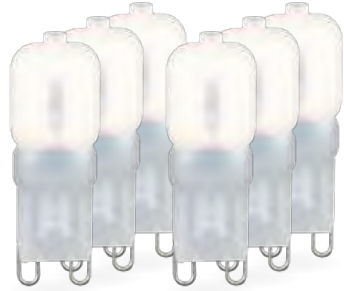

G9

LED Lamps

Code	Description		Pack Size	Kelvin	Lumen	Dimensions
INL-28573	2.5W G9 LED Lamp	A⁺	Single	3000	180	W:16mm H:48mm
INL-28575	2.5W G9 LED Lamp	A⁺	3 Pack	3000	180	W:16mm H:48mm
INL-28577	2.5W G9 LED Lamp	A⁺	6 Pack	3000	180	W:16mm H:48mm
INL-28574	2.5W G9 LED Lamp	A⁺	Single	4000	180	W:16mm H:48mm
INL-28576	2.5W G9 LED Lamp	A⁺	3 Pack	4000	180	W:16mm H:48mm
INL-28578	2.5W G9 LED Lamp	A⁺	6 Pack	4000	180	W:16mm H:48mm