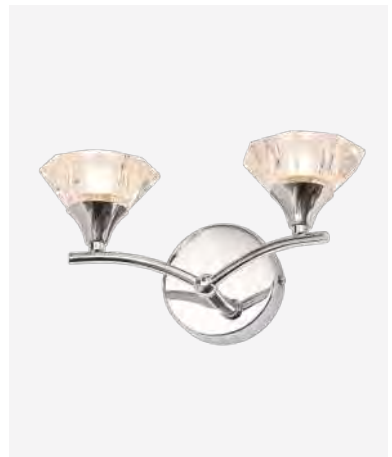

Key Features

- 220-240V
- Chrome finish
- Bulb covers

Class 1

REENA

Ceiling/Wall Light

IP44

Splashproof
from any angle

Code	Description	Lamp	Weight	Dimensions
SPA-28327-CHR	Reena 6 Light Flush	6 x 28W Max G9	4.4kg	H:220mm Dia:660mm
SPA-28326-CHR	Reena 3 Light Flush	3 x 28W Max G9	1.7kg	H:190mm Dia:410mm
SPA-29195-CHR	Reena Wall Light	2 x 28W Max G9	1.0kg	Proj:138mm W:270mm H:140mm