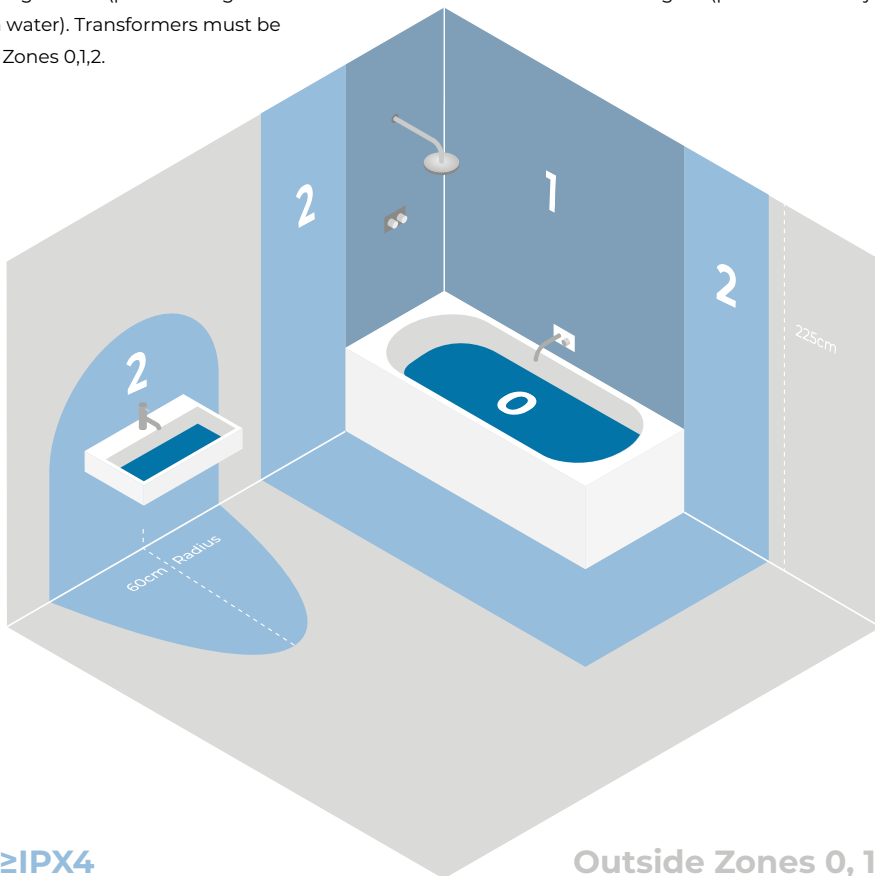

BATHROOM ZONING

WHAT IS BATHROOM ZONING?

All bathroom lighting installations must comply to the guidelines set out in Amendment 1 of the 17th edition of the IEE Wiring Regulations (BS7671). The bathroom is divided into zones, with prescribed minimum IP ratings for the light fittings in each zone. To illustrate IP zoning regulations, the bathroom area is divided up into areas or 'ZONES'. Light fittings are then assigned an 'IP rating' which indicates how much protection they provide against ingress of water and other particles. Each zone has a minimum IP requirement that must be met if a fitting is to be installed in this area.

Zone 0 $\geq$ IPX7

Inside bath or shower. Only 12V AC rms or 30V ripple-free DC SELV fittings with a minimum rating of IPX7 (protected against immersion in water). Transformers must be sited outside Zones 0,1,2.

Zone 1 $\geq$ IPX5

The area above the bath or shower up to a height of 2.25 metres. Fittings must be rated at IPX5 or higher (protected from jets of water).

Zone 2 $\geq$ IPX4

Covers an area 0.6 metres wide immediately next to, and all around Zone 1. The 60cm area around washbasins should also be treated as zone 2. The minimum rating is IPX4. If there is a likelihood of water jets being used for cleaning purposes in Zone 2, a minimum of IPX5 is required.

Outside Zones 0, 1 & 2

Covers any area outside Zones 0, 1 and 2. There is no IP requirement in this zone. Bathrooms are allowed to contain a socket outlet, this must be located 3 metres outside Zone 1. Lighting circuits and any socket-outlet circuit in a room containing a bath and/or shower must be provided with 30mA RCD protection.