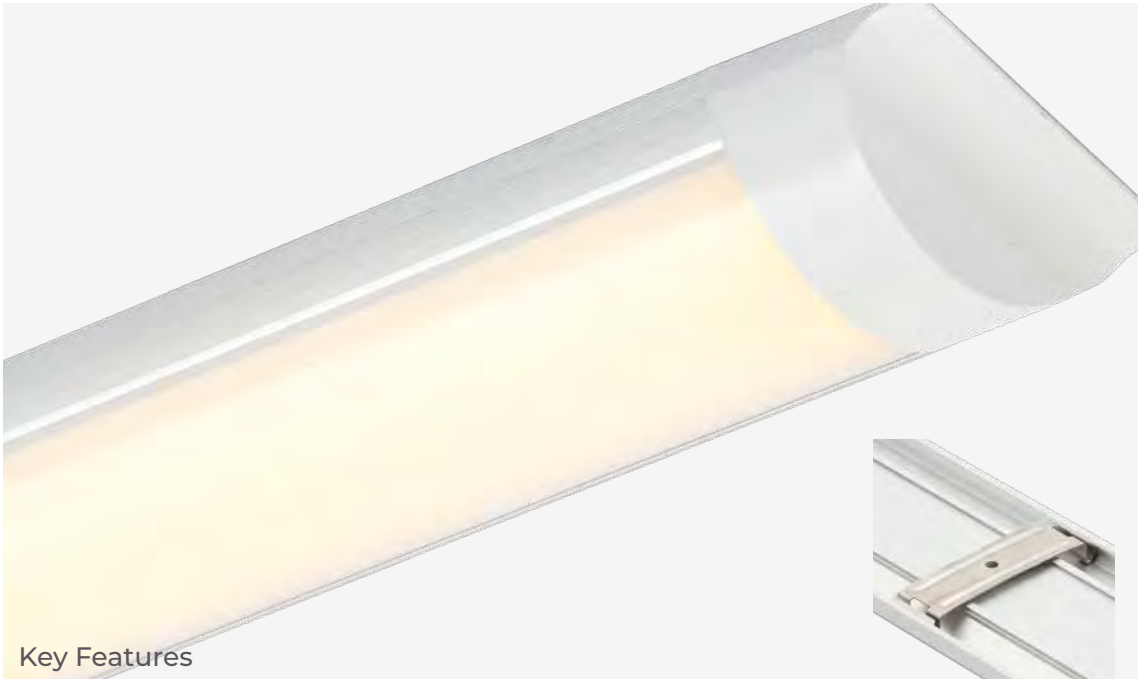

• 7mm clip

Key Features

- 220-240V
- Aluminium body with polycarbonate diffuser
- No driver required
- Choice of 3000K, 4000K and 6000K in the 1500/1800mm lengths
- Available in 5 different lengths
- Kit includes: 1 x light fitting, 2 x 7mm clips, 2 x 20mm clips, instructions and fixing kit
- Optional suspension kit available