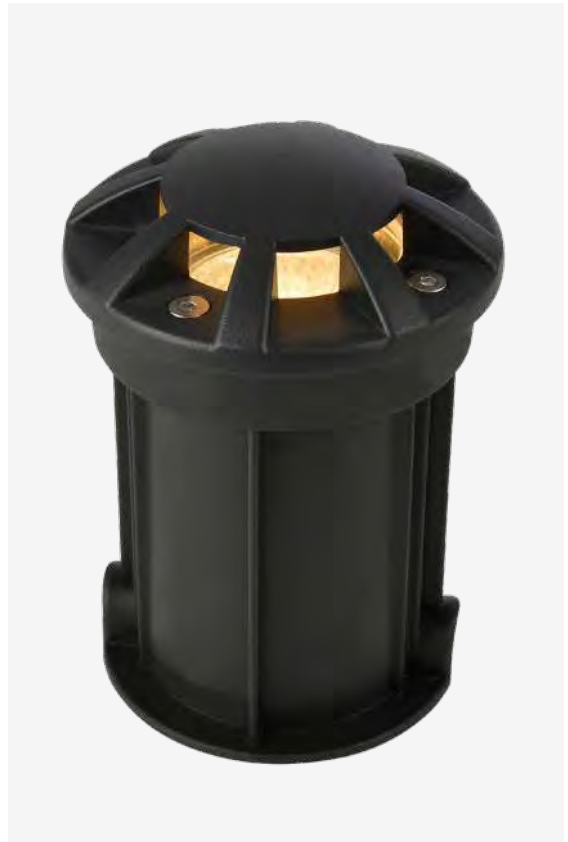

Class 1 0.65kg

SIGMA

Panel Slatted Wall Lantern

IP44

Splashproof from any angle

Available with PIR Sensor

Code	Finish	Sensor	Description	Lamp	Dimensions
ZN-25340-SST	Stainless Steel	-	Sigma Panel Slatted Wall Lantern	1 x 42W E27 GLS	H:275mm W:200mm Proj:90mm
ZN-28708-SST	Stainless Steel	PIR			
ZN-28708-BLK	Black	PIR			