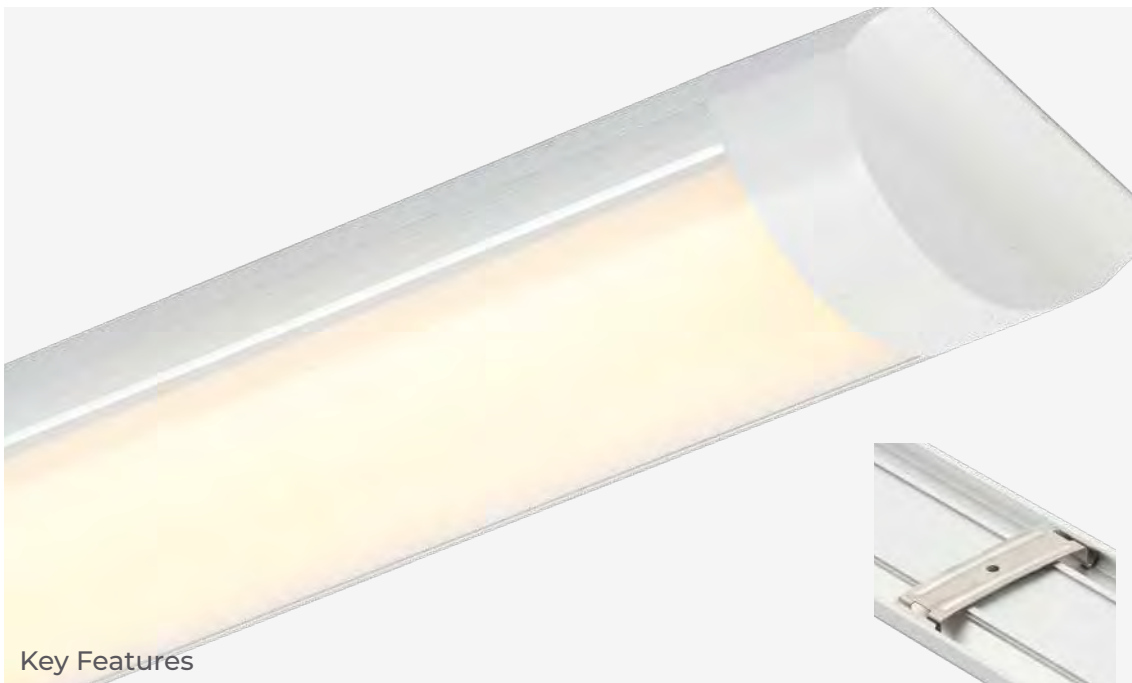

Key Features

- 220-240V
- Aluminium body with polycarbonate diffuser
- No driver required
- Choice of 3000K, 4000K and 6000K in the 1500/1800mm lengths
- Available in 5 different lengths
- Kit includes: 1 x light fitting, 2 x 7mm clips, 2 x 20mm clips, instructions and fixing kit
- Optional suspension kit available