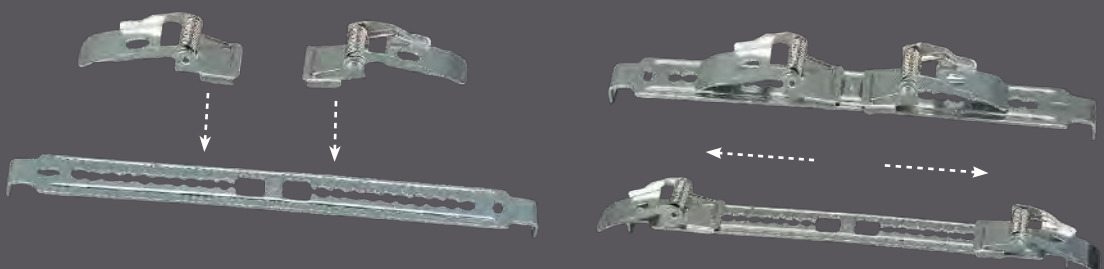

Slideable spring multi-role bracket