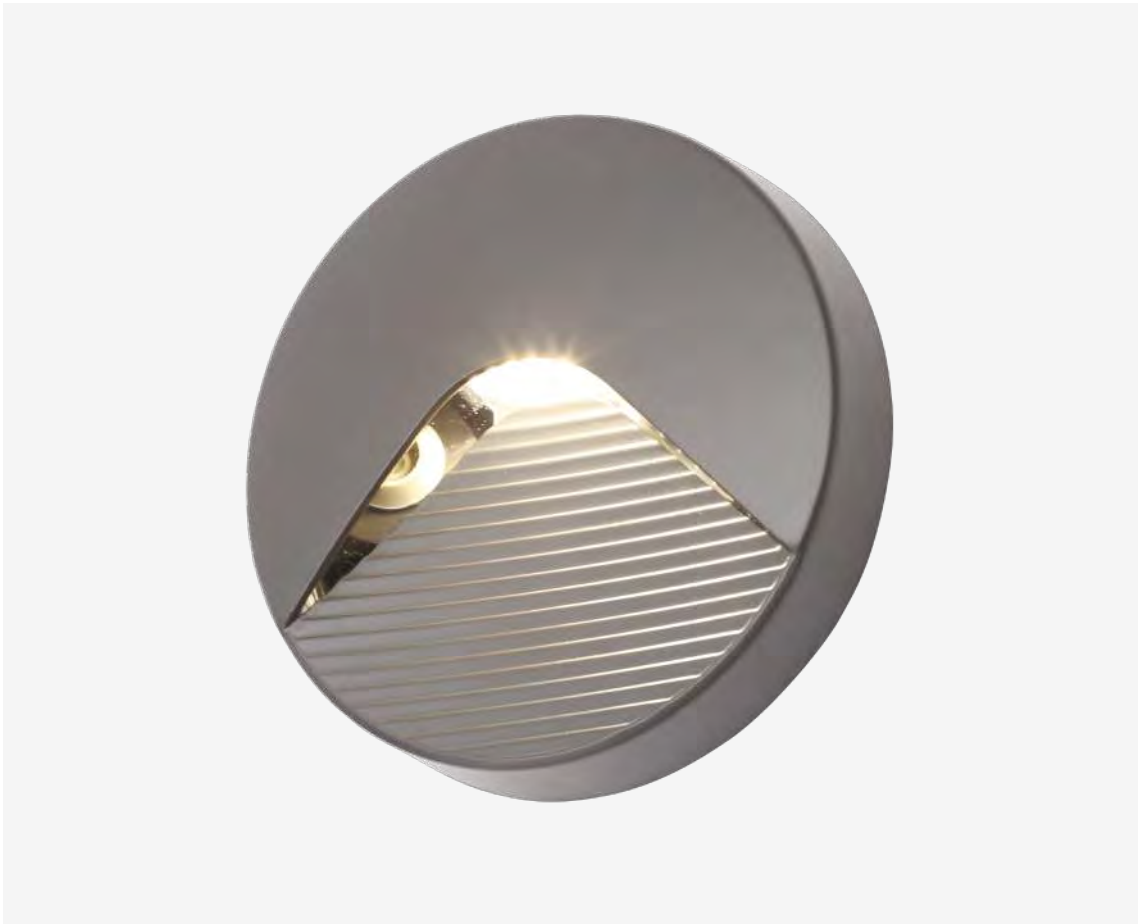

Key Features

- 220-240V
- Anthracite polycarbonate finish
- Corrosion resistant
- 20,000 hours lifespan

Class 2 0.16kg

BREEZ

Surface Brick/Guide Light

4000K

Cool White

IP65

Ideal for use outdoors

2W
LED

Integral LED

180
Lumens

90lm/W

5Y

5 Year Guarantee

Code	Description	Power (w)	Colour (k)	Total Flux (lm)	Efficiency (lm/W)	Dimensions
CZ-29193-ATR	Breez Surface Brick/Guide Light	2W	4000k	180	90	Proj:30mm Dia:128mm