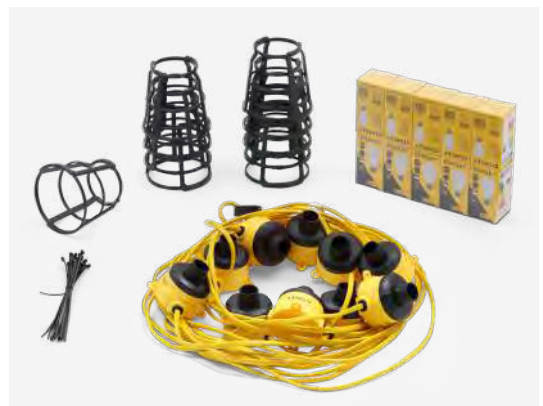

Class 1 7.76kg

FESTOON

10 Light

6500K Daylight White	10W LED 10 x 10W LED lamps included	800 Lumens 800 lumen per lamp	IP44 Splashproof	22m 22 Meter Cable	2Y 2 Year Guarantee

Code	Description	Voltage	Lamp	Lumen	Dimensions (Each Head)
SXLS31361E	10 Light Festoon	220-240V	10 x 10W Max LED E27 GLS	800	H:182mm Dia:115mm
SXLS31361ES	10 Light Festoon	110V	10 x 10W Max LED E27 GLS	800	H:182mm Dia:115mm