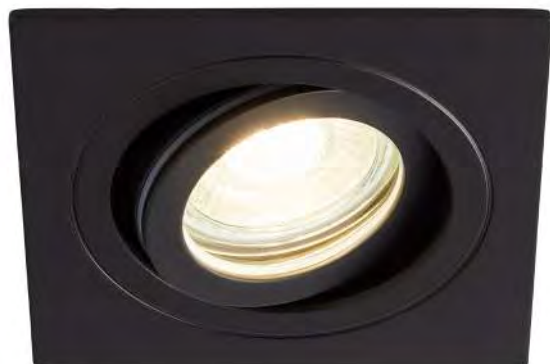

NEW

Key Features

- 220-240V
- Die-cast aluminium construction

Class 2 0.17kg 78mm Cut-out

CALI

Tiltable Downlight

IP65

Ideal for zone 1 bathroom use

Code	Finish	Description	Lamp	Dimensions
SPA-35723	Satin Brass	Cali Tiltable Square Downlight	1 x 35W Max GU10	L:82mm W:82mm H:115mm
SPA-35724	White			
SPA-35725	Matt Black			
SPA-35726	Satin Nickel			
SPA-35727	Chrome