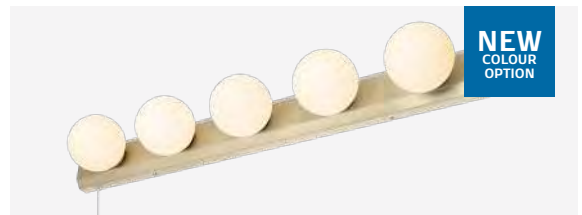

Key Features

- 220-240V
- Available in 3 finishes
- Pull Switch

Class 1 2kg

ARA

Hollywood 5 Light Wall Light

IP44

Splashproof from any angle

Code	Finish	Description	Lamp	Dimensions
SPA-PR13145-CHR	Chrome			
SPA-PR13145-MBLK	Matt Black NEW	Ara 5 Light Wall Light	5 x 28W Max G9	W:680mm H:80mm Proj:110mm
SPA-PR13145-SATBRS	Satin Brass NEW