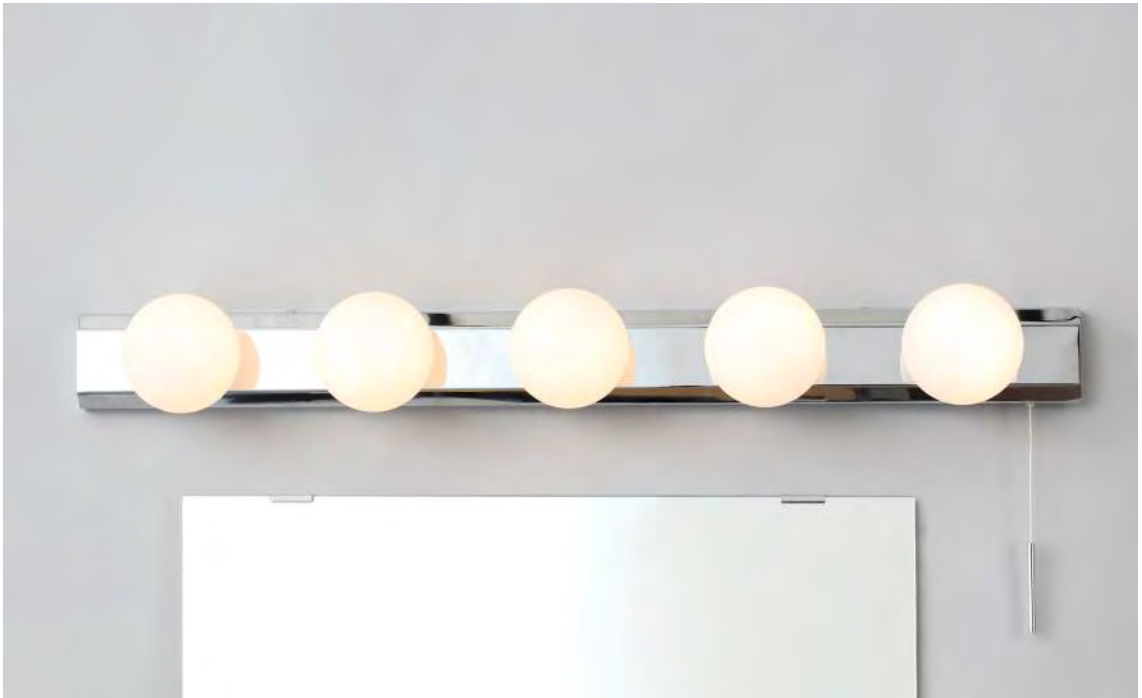

Code	Description	Lamp	Lumen	Dimensions
SPA-36920-CHR	Bari Shaver Light	12W LED	1100	H:50mm W:490mm Proj:61mm

Key Features

- 220-240V
- Available in 3 finishes
- Pull Switch

Class 1 2kg

ARA

Hollywood 5 Light Wall Light