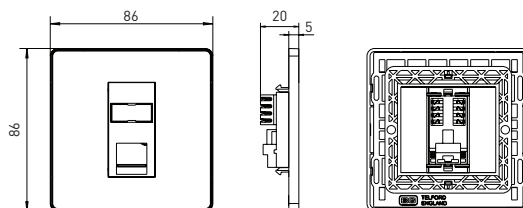

Data Outlet

Technical Specifications

Standard(s)	BS EN 6312-2
RJ45 Type	Cat 6
Data Transfer Speed	up to 10Gbps at 250MHz up to 164 feet
RoHS Directive	Yes
WEEE Directive	Yes
Mounting Box Depth (Min)	35mm

Line Diagrams

PCDxxRJ451x

Packaging Information

Cat No.	Description	Packaging Type			Pack Quantity			Barcode		
		Product	Inner Box	Outer Box	Each	Inner Box	Outer Box	Individual	Inner Box	Outer Box
PCDCLRJ451W	1G, RJ45 - CL	Bag	/	/	1	/	/	5050765223812	/	/
PCDBSRJ451W	1G, RJ45 - BS	Bag	/	/	1	/	/	5050765223935	/	/
PCDMGRJ451B	1G, RJ45 - MG	Bag	/	/	1	/	/	5050765224055	/	/
PCDMBRJ451B	1G, RJ45 - MB	Bag	/	/	1	/	/	5050765224178	/	/
PCDDBRJ451B	1G, RJ45 - DB	Bag	/	/	1	/	/	5050765225465	/	/
PCDCPRJ451B	1G, RJ45 - CP	Bag	/	/	1	/	/	5050765226394	/	/
PCDSBRJ451B	1G, RJ45 - SB	Bag	/	/	1	/	/	5050765224352	/	/
PCDBCRJ451B	1G, RJ45 - BC	Bag	/	/	1	/	/	5050765224536	/	/

Colour Reference:

CL = Pearlescent White; MG = Matt Grey; DB = Matt Blue; SB = Satin Brass

BS = Brushed Steel; MB = Matt Black; CP = Polished Copper; BC = Black Chrome

Weights & Dimensions

Cat No.	Description	Dimensions (H x W x D) cm				Weight (kg)				CBM (m³)
		Unpacked Product	Packed Product	Inner Box	Outer Box	Unpacked Product	Packed Product	Inner Box	Outer Box	Outer Box
PCDxxRJ451x	1G, RJ45	8.6 x 8.6 x 2.0	9.0 x 9.2 x 3.3	/	/	0.053	0.059	/	/	/

Packaging Format:

(CB) = Colour Box; (EB) = Eco Blister