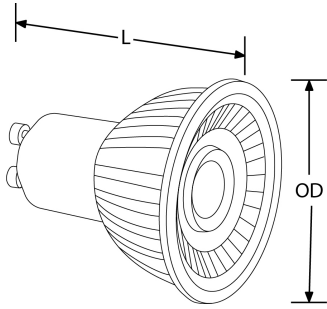

Product Description: ClearVu™ 3.5W GU10 Dimmable Lamp

ClearVu™ features a multifaceted lens to replicate dichroic appearance, 3.5W LED GU10 which is available in 3000K and 4000K is suitable for a range of applications. The 45 degree beam angle is perfect for focused spotlighting.

SKU Code	SKU Type	Colour	Lumens	Lumens/Watt	Wattage	Beam Angle	Lamp Base
EN-DGU35/30	Dimmable	3000	350	100	3.5	45	GU10
EN-DGU35/40	Dimmable	4000	360	103	3.5	45	GU10

Line Drawing

Polar Curve

Colour

Product Features:

- Delivering up to 103lm/W
- 45° beam angle for focused spotlighting
- 2 Year Warranty

Product Specs:

Input Voltage	220~240V AC	Input Frequency	50/60HZ
Power Factor	0.5	Operating Temp. (Max) °C	40°C
Overall Diameter (mm)	50	Lamp Base	GU10
Length (mm)	56	Lamp Type	GU10
Weight (Kg)	0.031	Lifetime Hours	20000hrs
Operating Temp. (Min) °C	-20		