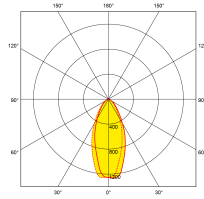

Product Description: ClearVu™ 3.5W GU10 Dimmable Lamp

ClearVu™ features a multifaceted lens to replicate dichroic appearance, 3.5W LED GU10 which is available in 3000K and 4000K is suitable for a range of applications. The 45 degree beam angle is perfect for focused spotlighting.

SKU Code	SKU Type	Colour	Lumens	Lumens/Watt	Wattage	Beam Angle	Lamp Base
EN-DGU35/30	Dimmable	3000	350	100	3.5	45	GU10
EN-DGU35/40	Dimmable	4000	360	103	3.5	45	GU10

Line Drawing

Polar Curve

Colour

Product Features:

- Delivering up to 103lm/W
- 45° beam angle for focused spotlighting
- 2 Year Warranty

Product Specs:

Input Voltage	220~240V AC	Input Frequency	50/60HZ
Power Factor	0.5	Operating Temp. (Max) °C	40°C
Overall Diameter (mm)	50	Lamp Base	GU10
Length (mm)	56	Lamp Type	GU10
Weight (Kg)	0.031	Lifetime Hours	20000hrs
Operating Temp. (Min) °C	-20		