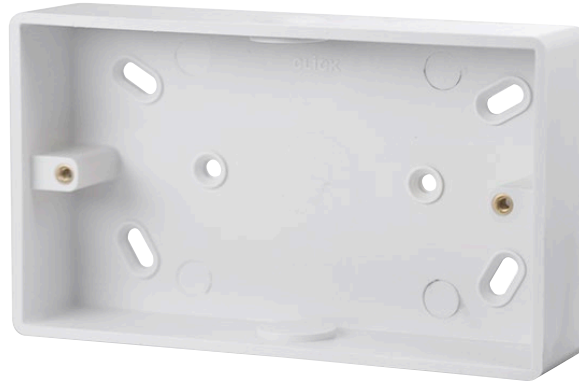

Product Code: CMA245

Description: 2 Gang 29mm Deep PVC Pattress Box - Conduit

### General Information

Plate Dimensions (mm)	146.5 (W) x 86.5 (H) x 29 (D)	
Style	Rounded Profile	
Finish	Polar White	
Materials	Pattress Box: PVC	
Anti Microbial Certified	No	
Back Box Knockouts - Total (mm)	2 x Ø20	
Back Box Knockouts - Top (mm)	1 x Ø20	Back Box Knockouts - Sides (mm)
Back Box Knockouts - Bottom (mm)	1 x Ø20	Back Box Knockouts - Rear (mm)
Back Box Earth Terminal Supplied	No	
Cable Restraint Supplied	No	
Operational Temperature (°C)	-5 to +40	
Warranty (Years)	20	