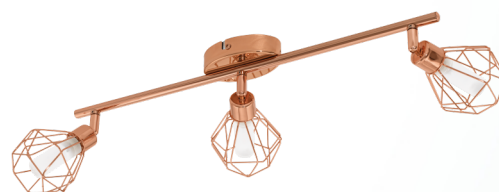

95547 ZAPATA

General Information

Article	95547
Type	spot
Collection	Trend
EAN Code	9002759955472

Dimensions

Depth	515 mm
Width	65 mm
Weight	0.985

Illuminant 1

Socket	G9
Illuminant	G9-LED incl.
Delivery	incl.
Wattage	3x 3W
Luminous Flux	3x 360 lm
Standard-Comparison	3W ~ 33W
Average Lifetime	25.000 h
kWh/1000	3.00

Material & Colour

Enclosure Material	steel
Enclosure Colour	copper

Technical changes reserved

Glass / Shade Material satin glass
Glass / Shade Colour white

Technical Information

Protection Class 1
Line Voltage 220-240V,50/60Hz
Operation Voltage 220-240V,50/60Hz