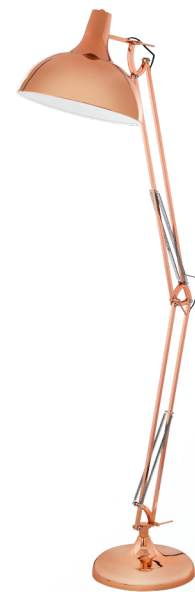

94705 BORGILLIO

General Information

Article	94705
Type	floor luminaire
Collection	Trend
EAN Code	9002759947057

Dimensions

Depth	380 mm
Height	1900 mm
Base	340 mm
Weight	14.419

Illuminant

Socket	E27
Illuminant	E27 excl.
Delivery	excl.
Max. Wattage	1x 60W
Suitable for	A++ - E

Material & Colour

Enclosure Material	steel
Enclosure Colour	copper

Functionality

Technical changes reserved