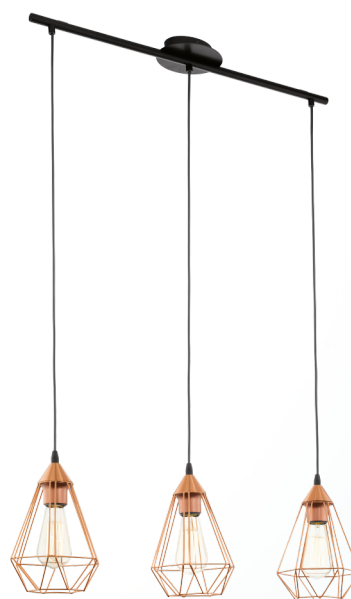

94195 TARBES

General Information

Article	94195
Type	pendant luminaire
Collection	Trend
EAN Code	9002759941956

Dimensions

Depth	790 mm
Width	175 mm
Height	1100 mm
Weight	2.056

Illuminant

Socket	E27
Illuminant	E27 excl.
Delivery	excl.
Max. Wattage	3x 60W
Suitable for	A++ - E

Material & Colour

Enclosure Material	steel
Enclosure Colour	black
Glass / Shade Material	steel
Glass / Shade Colour	copper-coloured

Technical changes reserved

Technical Information

Protection Class	1
Line Voltage	220-240V,50/60Hz
Operation Voltage	220-240V,50/60Hz