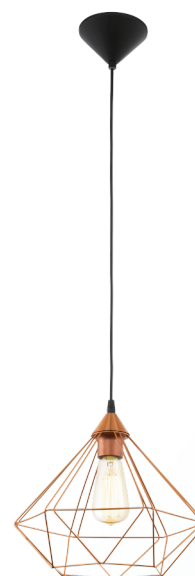

### General Information

Article	94194
Type	pendant luminaire
Collection	Trend
EAN Code	9002759941949

### Dimensions

Height	1100 mm
Diameter	325 mm
Weight	0.862

### Material & Colour

Enclosure Material	plastic
Enclosure Colour	black
Glass / Shade Material	steel
Glass / Shade Colour	copper-coloured

Technical changes reserved