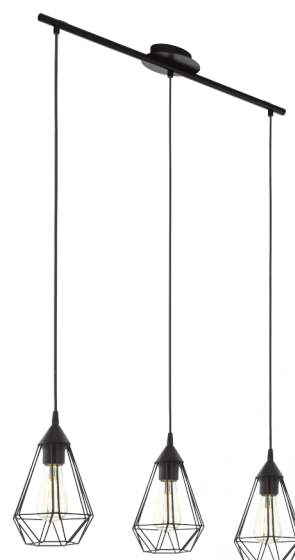

94189 TARBES

General Information

Article	94189
Type	pendant luminaire
Collection	Trend
EAN Code	9002759941895

Dimensions

Depth	790 mm
Width	175 mm
Height	1100 mm
Weight	2.101

Illuminant

Socket	E27
Illuminant	E27 excl.
Delivery	excl.
Max. Wattage	3x 60W
Suitable for	A++ - E

Material & Colour

Enclosure Material	steel
Enclosure Colour	black
Glass / Shade Material	steel
Glass / Shade Colour	black

Technical changes reserved

Technical Information

Protection Class	1
Line Voltage	220-240V,50/60Hz
Operation Voltage	220-240V,50/60Hz