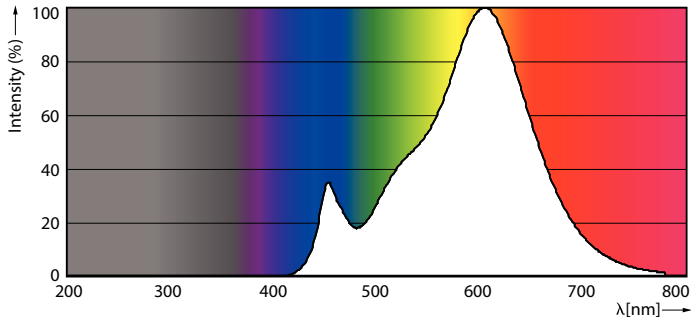

CorePro LEDcapsule MV

Photometric data

LEDcapsule ND 4.8-60W G9