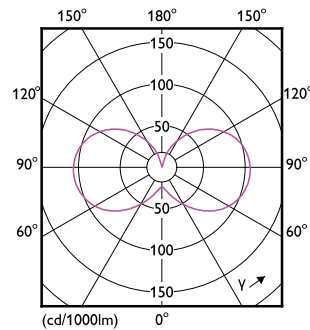

LEDcapsule ND 4.8-60W G9