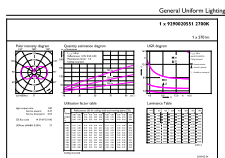

Photometric data

LEDcapsule ND 4.8-60W G9