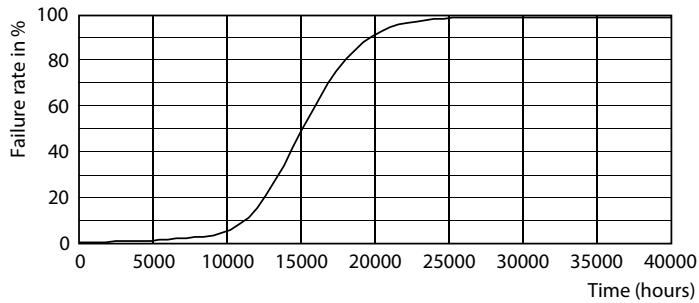

Lifetime

LEDcapsule ND 4.8-60W G9