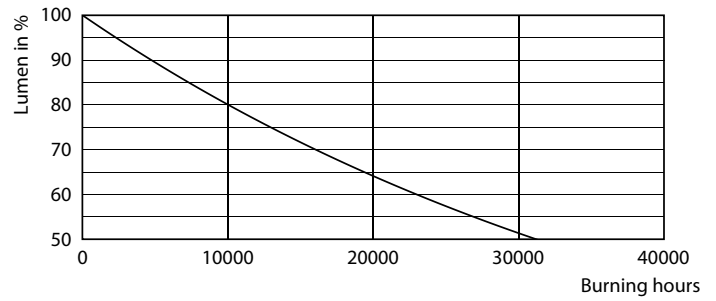

LEDcapsule ND 4.8-60W G9