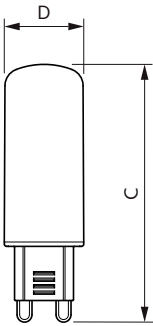

CorePro LEDcapsule MV

Approval and Application

Energy Efficiency Class	E
Suitable for accent lighting	No
Energy consumption kWh/1,000 hours	5 kWh
	397599

Product Data

Full product code	871869965780200
Order product name	CorePro LEDcapsule ND 4.8-60W G9 827

EAN/UPC – product	8718699657802
Order code	65780200
SAP numerator – quantity per pack	1
Numerator – packs per outer box	12
SAP material	929002055102
SAP net weight (piece)	0.012 kg

Dimensional drawing

CorePro LEDcapsule ND 4.8-60W G9 827

Product	D	C
CorePro LEDcapsule ND 4.8-60W G9 827	19 mm	60 mm