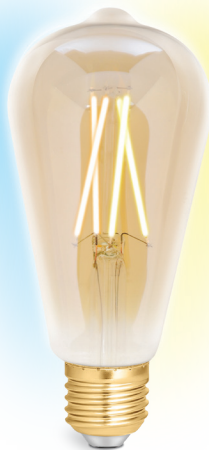

4L1/8046

4L1/8014

4L1/8015

4L1/8014
4L1/80154L1/8010
4L1/8011

4L1/8010

4L1/8011

Smart LED ST64 Filament Bulbs

Suitable for use in:
Lounge
Kitchen/Diner
Bedroom
Home office

Features

Compliance

Specification

- **Control your lights wirelessly and remotely with the WiZ app.**
- **Can be controlled via the WiZ app and voice controlled smart devices: Hey Google, Alexa, Siri Shortcuts, Samsung SmartThings.**
- **Wi-Fi bulbs: LED bulb 6.5W - equivalent to 50W, rated lifetime 15,000 hours.**
- **Wi-Fi and Bluetooth bulbs: LED bulb 7W - equivalent to 60W, rated lifetime 15,000 hours.**
- **Wi-Fi and Bluetooth: Offers enhanced pairing process.**
- **Vintage lighting meets smart technology.**
- **Tuneable and dimmable filament bulbs in E27 Edison screw and B22 bayonet options.**

SKU Code	Description	Wattage	Lumens Delivered	CCT
4L1/8046	ST64 Filament Bulb Amber E27 - Wi-Fi/Bluetooth	7W	640	2000K - 5000K
4L1/8014	ST64 Filament Bulb Amber E27 - Wi-Fi	6.5W	720	2000K - 4500K
4L1/8015	ST64 Filament Bulb Smoky E27 - Wi-Fi	6.5W	400	2000K - 5000K
4L1/8010	ST64 Filament Bulb Amber B22 - Wi-Fi	6.5W	720	2000K - 4500K
4L1/8011	ST64 Filament Bulb Smoky B22 - Wi-Fi	6.5W	400	2000K - 5000K