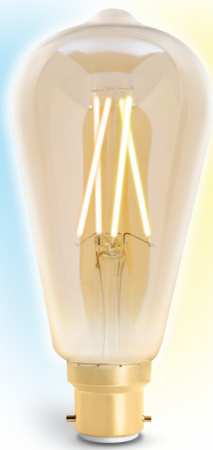

4L1/8046

4L1/8014

4L1/8015

4L1/8014
4L1/80154L1/8010
4L1/8011

4L1/8010

4L1/8011

Smart LED ST64 Filament Bulbs

Suitable for use in:
Lounge
Kitchen/Diner
Bedroom
Home office

Features

Compliance

Specification

- **Control your lights wirelessly and remotely with the WiZ app.**
- **Can be controlled via the WiZ app and voice controlled smart devices: Hey Google, Alexa, Siri Shortcuts, Samsung SmartThings.**
- **Wi-Fi bulbs: LED bulb 6.5W - equivalent to 50W, rated lifetime 15,000 hours.**
- **Wi-Fi and Bluetooth bulbs: LED bulb 7W - equivalent to 60W, rated lifetime 15,000 hours.**
- **Wi-Fi and Bluetooth: Offers enhanced pairing process.**
- **Vintage lighting meets smart technology.**
- **Tuneable and dimmable filament bulbs in E27 Edison screw and B22 bayonet options.**

SKU Code	Description	Wattage	Lumens Delivered	CCT
4L1/8046	ST64 Filament Bulb Amber E27 - Wi-Fi/Bluetooth	7W	640	2000K - 5000K
4L1/8014	ST64 Filament Bulb Amber E27 - Wi-Fi	6.5W	720	2000K - 4500K
4L1/8015	ST64 Filament Bulb Smoky E27 - Wi-Fi	6.5W	400	2000K - 5000K
4L1/8010	ST64 Filament Bulb Amber B22 - Wi-Fi	6.5W	720	2000K - 4500K
4L1/8011	ST64 Filament Bulb Smoky B22 - Wi-Fi	6.5W	400	2000K - 5000K