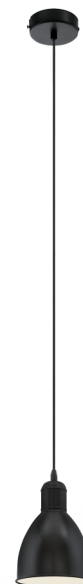

49464 PRIDDY

General Information

Article	49464
Type	pendant luminaire
Collection	Trend
EAN Code	9002759494643

Dimensions

Height	1100 mm
Diameter	155 mm
Weight	0.675

Illuminant

Socket	E27
Illuminant	E27 excl.
Delivery	excl.
Max. Wattage	1x 60W
Suitable for	A++ - E

Material & Colour

Enclosure Material	steel
Enclosure Colour	black, white

Technical Information

Protection Class	1
------------------	---

Technical changes reserved

Line Voltage 220-240V,50/60Hz
Operation Voltage 220-240V,50/60Hz