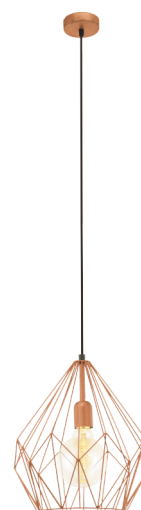

49258 CARLTON

General Information

Article	49258
Type	pendant luminaire
Collection	Trend
EAN Code	9002759492588

Dimensions

Height	1100 mm
Diameter	310 mm
Weight	1.44

Illuminant

Socket	E27
Illuminant	E27 excl.
Delivery	excl.
Max. Wattage	1x 60W
Suitable for	A++ - E

Material & Colour

Enclosure Material	steel
Enclosure Colour	copper-coloured

Technical Information

Protection Class	2
------------------	---

Technical changes reserved

Line Voltage 220-240V,50/60Hz
Operation Voltage 220-240V,50/60Hz