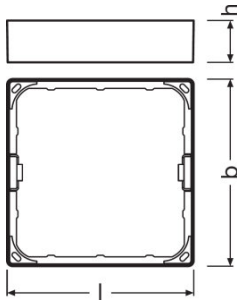

PRODUCT DATASHEET

DL SLIM FRAME SQ 155 WT

DOWNLIGHT SLIM SQUARE FRAME | Surface mounting frame, square shape

AREAS OF APPLICATION

- General illumination
- Public areas
- Stairways
- Corridors
- Foyers
- Shops

PRODUCT BENEFITS

- Cable entry on the side for electrical connection with low profil
- Easy installation thanks to included drilling template

PRODUCT FEATURES

- Low mounting depth
- Robust polycarbonate casing
- Mounting accessories included

TECHNICAL DATA

Dimensions & weight

Length	170.0 mm
Width	170.0 mm
Height	38.0 mm
Product weight	68.00 g

Colors & materials

Product color	White
----------------------	-------

Additional product data

Mounting location	Ceiling / Wall
--------------------------	----------------

LOGISTICAL DATA

Product code	Packaging unit (Pieces/Unit)	Dimensions (length x width x height)	Gross weight	Volume
4058075079410	Folding carton box 1	43 mm x 180 mm x 180 mm	119.00 g	1.39 dm ³
4058075079427	Shipping carton box 6	280 mm x 190 mm x 200 mm	902.00 g	10.64 dm ³