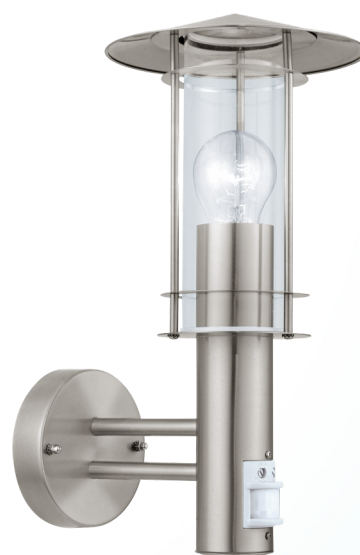

### General Information

Article	30185
Type	wall luminaire
Collection	Outdoor (no collection)
EAN Code	9002759301859

### Dimensions

Depth	175 mm
Height	360 mm
Installation Depth	225 mm
Weight	1.233

### Material & Colour

Enclosure Material	stainless steel
Enclosure Colour	stainless steel
Glass / Shade Material	glass
Glass / Shade Colour	clear

Technical changes reserved

## Functionality

Switch	sensor
Sensor Duration	10 - 240 sec
Sensor Distance	8
Suitable for Corner Fitting	yes