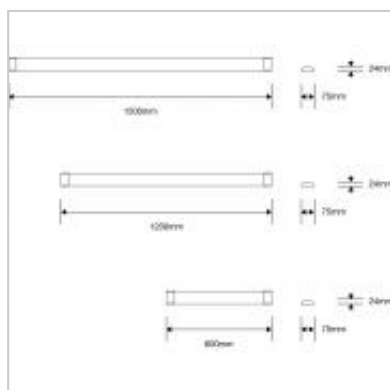

The Megaman Tono range of integrated LED battens is a stylish alternative to T5 and T8 fluorescent tubes, providing flexible installation and outstanding energy efficiency.

42W Tono Integrated 3000K LED Batten

Product Code	180384
International Model Number	FIB70600v2
Description	42W Tono Integrated 3000K LED Batten
Watts	42W
Colour temperature/CRI	3000K / 80
Lumens	4050lm
Candelas	1450cd
Dimmable	N
Beam angle	110
Lamp life (max)	50,000hr
Weight	385g
Dimensions	1200x75x24mm
IP rating	IP20