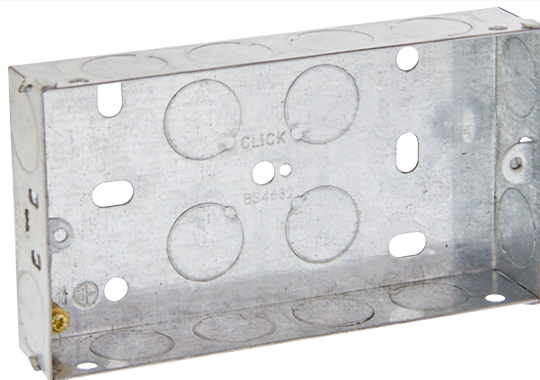

Product Code: WA094

Description: 2 Gang 25mm Deep Galvanised Steel K.O. Box

General Information

Dimensions	135mm (W) x 70mm (H) x 25mm (D)	
Finish	Galvanised Steel	
Materials	Body: Galvanised Steel Terminal Screw: Brass	Earth Terminal: Brass
Earth Terminal Provided	Yes	
Back Box Knockouts	16 x 20mmØ	
Warranty	10 Years	
Standards	BS 4662:2006+A1:2009	