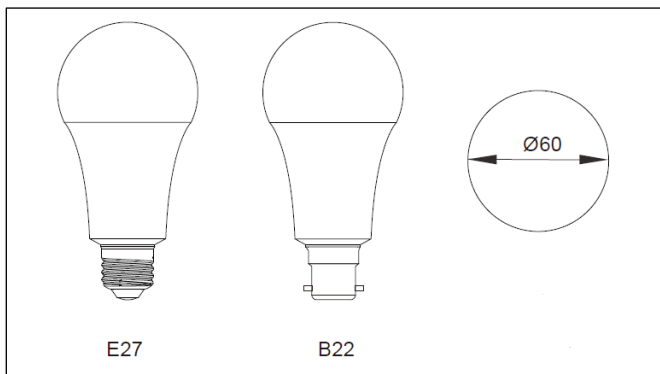

GLS CONNECT, WI-FI CONTROLLABLE, DIMMABLE TUNABLE WHITE AND RGB + DIMMABLE TUNABLE WHITE LED LAMPS

PRODUCT CODES	E27 B22	Tunable White RCG8CXE27 RCG8CXB22	RGB + TUNABLE WHITE RCG7RGBXE27 RCG7RGBXB22
Comparable to:		75W Incandescent	60W Incandescent
Total Power (W):		7.8-8.1	6.9-7.0
Total Light Output (lm):		740-820	530-610
Efficacy (lm / cctW):		95-103	77-89
Illuminance at 1m (lux):		110-120	100-110
Beam Angle (deg):		180	140
CCT (K):		2,700-6,500	2,700-6,500
CRI (Ra):		80	80
Rated Life (hrs):		25,000	25,000
Warranty (yrs):		2	2
Ingress Protection (IP):		20	20
Operating Temperature (°C):		-20 ≤ Ta ≤ +40	-20 ≤ Ta ≤ +40
Operating Voltage (Vac):		220-240	220-240
Power Factor (PF):		0.5	0.5
Height (mm):		122	117
Diameter (mm):		60	60
Box Qty:		1	1
Weight (kg):		0.07	0.05

Standards & Approvals:

Complies with: EN 55015, EN 61547, EN 61000-3-2, EN 61000-3-3, EN 62560, EN 62471, EN 62493