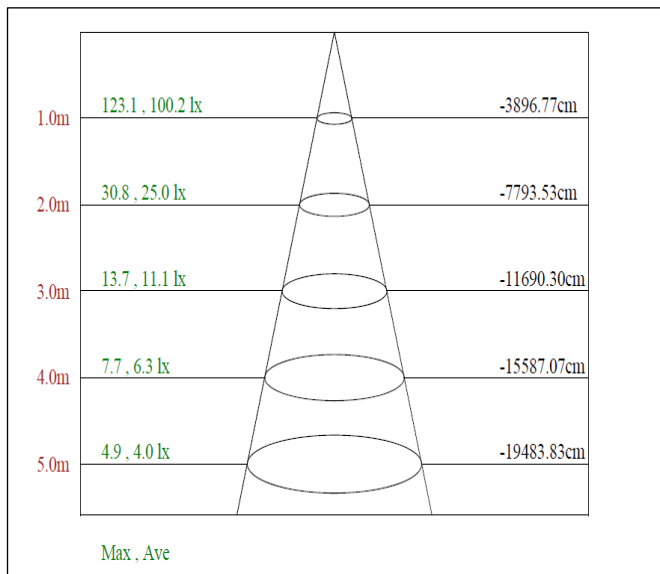

Diagram for RCG8XE27 in 4,000K. Other diagrams available on request

Cone Illuminance Diagram: