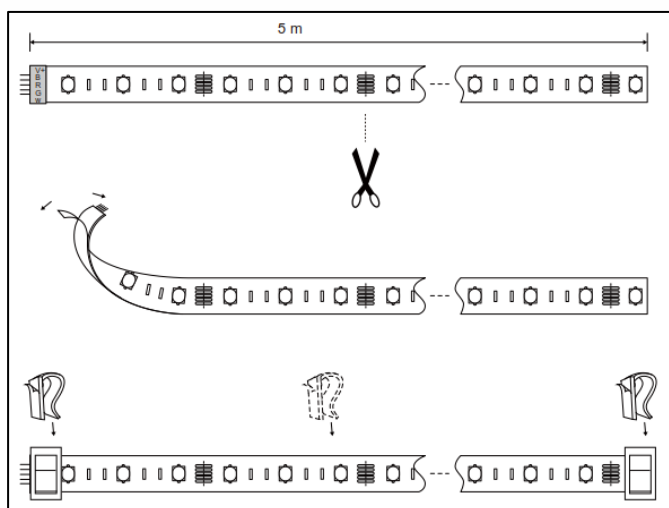

ROBUS CONNECT

PULSE CONNECT, IP20, 5M WI-FI CONTROLLABLE, RGBW AND TUNABLE WHITE LED FLEXI-STRIP KITS

ROBUS®

Scan the barcode for the FREE App, brochure and video

Product Code:	R5MSIK-CCT2	R5MSIK-RGBW
Total Power (W):	22.9	22.4
Watts / m (W):	< 5	< 5
Total Light Output (lm):	1,360-1,580	690
Light output/metre (lm):	270-310	140
Cut points every (LED's):	3	3
CCT (K):	2,700-6,500	RGB, White 3,000K
CRI (Ra):	70	80
Rated Life (hrs):	30,000	30,000
Warranty (yrs):	2	2
Ingress Protection (IP):	20	20
Operating Temperature (°C):	0 ≤ Ta ≤ +40	0 ≤ Ta ≤ +40
Operating Voltage (Vac):	220-240	220-240
Power Factor (PF):	0.7	0.7
Length (mm):	5,000	5,000
Width (mm):	10	10
Box Qty:	1	1
Weight (kg):	0.5	0.5