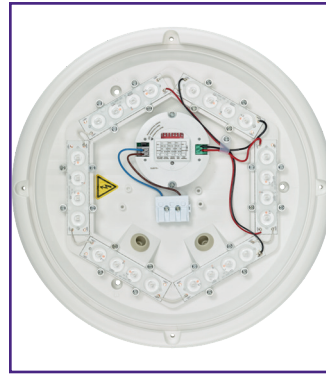

Philips LED Ledinaire wall-mount

Now there's a Philips LED Ledinaire wall-mount to suit every application. This robust range continues to set the high quality standards you expect from our Ledinaire off-the-shelf luminaires. But it also features an optional motion detector to reduce energy consumption by up to 25%. So you now have a wider choice of reliable, hard-working LED solutions that deliver exactly what they promise. Perfect for replacing or upgrading existing wall-mounted fixtures in both indoor and outdoor applications.

Application areas:

- ✓ Residential
- ✓ Public buildings
- ✓ Offices
- ✓ Healthcare facilities
- ✓ Parking garages
- ✓ Outdoor
- ✓ Stairwells
- ✓ Corridors

Supplied with tamper-proof screws

UV-resistant for outdoor use

Optional motion and day-light detection unit

Dimensions

Order information

Ledinaire wall-mounted

Description	Order code	Lumen	Efficacy	Colour temp	IP	Emergency
WLO70V LED11S/840 PSU II WH UKI	911401855782	1100	Up to 100	4000	IP65 / IK08	
WLO70V LED17S/840 PSU II WH UKI	911401855882	1700	Up to 100	4000	IP65 / IK08	
WLO70V LED17S/840 PSU MDU II WH UKI	911401855982	1700	Up to 90	4000	IP65 / IK08	
WLO70V LED11S/840 PSU II WH UKI ELB3	919313000019	1100	Up to 100	4000	IP65 / IK08	✓
WLO70V LED17S/840 PSU II WH UKI ELB3	919313000020	1700	Up to 100	4000	IP65 / IK08	✓
WLO70V LED17S/840 PSU MDU II WH UKI ELB3	919313000021	1700	Up to 90	4000	IP65 / IK08	✓