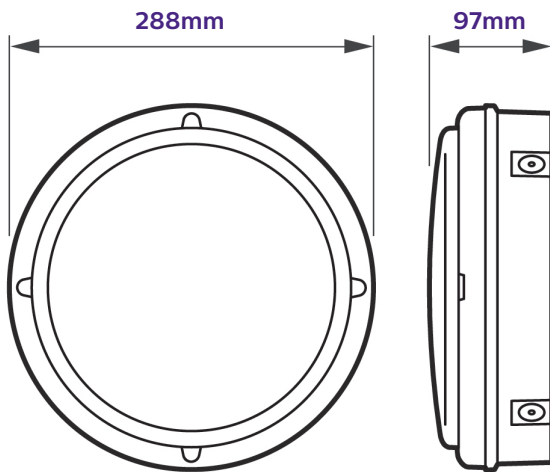

Optional motion and day-light detection unit

Dimensions

Order information

Ledinaire wall-mounted

Description	Order code	Lumen	Efficacy	Colour temp	IP	Emergency
WLO70V LED11S/840 PSU II WH UKI	911401855782	1100	Up to 100	4000	IP65 / IK08	
WLO70V LED17S/840 PSU II WH UKI	911401855882	1700	Up to 100	4000	IP65 / IK08	
WLO70V LED17S/840 PSU MDU II WH UKI	911401855982	1700	Up to 90	4000	IP65 / IK08	
WLO70V LED11S/840 PSU II WH UKI ELB3	919313000019	1100	Up to 100	4000	IP65 / IK08	✓
WLO70V LED17S/840 PSU II WH UKI ELB3	919313000020	1700	Up to 100	4000	IP65 / IK08	✓
WLO70V LED17S/840 PSU MDU II WH UKI ELB3	919313000021	1700	Up to 90	4000	IP65 / IK08	✓