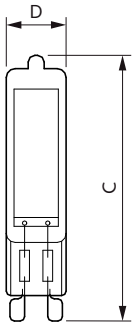

CorePro LEDcapsule MV

Energy consumption kWh/1,000 hours	4 kWh
Product Data	
Full product code	871869973506700
Order product name	CorePro LEDcapsule 3.5-40W ND G9 827 G
EAN/UPC – product	8718699735067
Order code	73506700

SAP numerator – quantity per pack	1
Numerator – packs per outer box	12
SAP material	929002326502
SAP net weight (piece)	0.010 kg

Dimensional drawing

R7S & G9 DOB ND EU/GMGC/LATAM GLASS

Product	D	C
CorePro LEDcapsule 3.5-40W ND G9 827 G	14.5 mm	60 mm