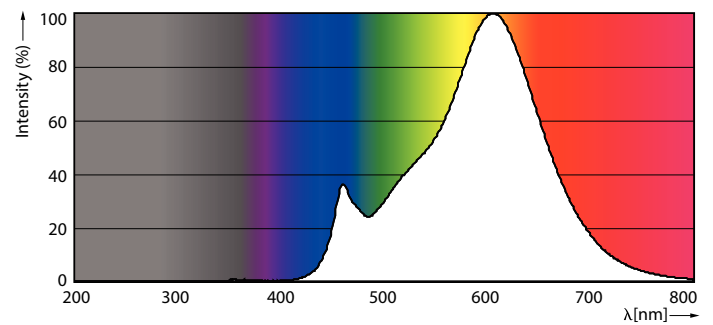

LEDcapsule 3,5W G9 827

Page 11

LEDcapsule 3,5W G9 827