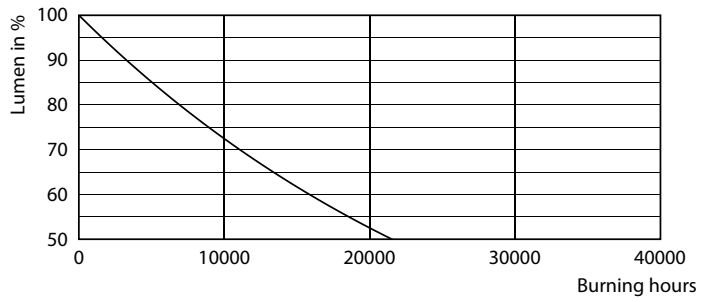

Product data

General Information		Power (Rated) (Nom)	
Cap base	G9 [G9]		2 W
EU RoHS compliant	Yes	Lamp current (nom.)	9.5 mA
Nominal lifetime (nom.)	10000 h	Wattage equivalent	25 W
Switching cycle	5,000X	Starting time (nom.)	0.5 s
Technical type	2-25W	Warm-up time to 60% light (nom.)	0.5 s
		Power factor (nom.)	0.8
		Voltage (Nom)	220-240 V
Light Technical		Temperature	
Colour Code	827 [CCT of 2,700 K]	T-ambient (max.)	35 °C
Luminous flux (nom.)	200 lm	T-ambient (min.)	-20 °C
Colour designation	Warm white (WW)	T-Case maximum (nom.)	100 °C
Correlated Colour Temperature (Nom)	2700 K		
Luminous efficacy (rated) (nom.)	100.00 lm/W	Controls and Dimming	
Colour consistency	<6	Dimmable	No
Colour rendering index (nom.)	80		
LLMF at end of nominal lifetime (nom.)	70 %	Approval and Application	
		Energy efficiency label (EEL)	A++
		Suitable for accent lighting	No
Operating and Electrical			
Input frequency	50 to 60 Hz		

Photometric data

©2020 Philips Lighting B.V. All rights reserved. Page 11

LEDcapsule 2W G9 827

LEDcapsule 2W G9 827

LEDcapsule G9

CorePro LEDcapsule MV

Lifetime

10K