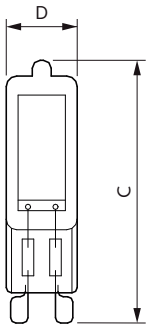

CorePro LEDcapsule MV

Energy consumption kWh/1,000 hours	2 kWh
Product Data	
Full product code	871869973500500
Order product name	CorePro LEDcapsule 2-25W ND G9 827 G
EAN/UPC – product	8718699735005
Order code	73500500

SAP numerator – quantity per pack	1
Numerator – packs per outer box	12
SAP material	929002326202
SAP net weight (piece)	0.006 kg

Dimensional drawing

R7S & G9 DOB ND EU/GMGC/LATAM GLASS