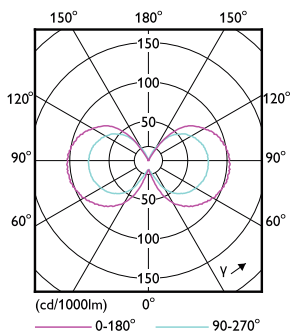

LEDcapsule G9