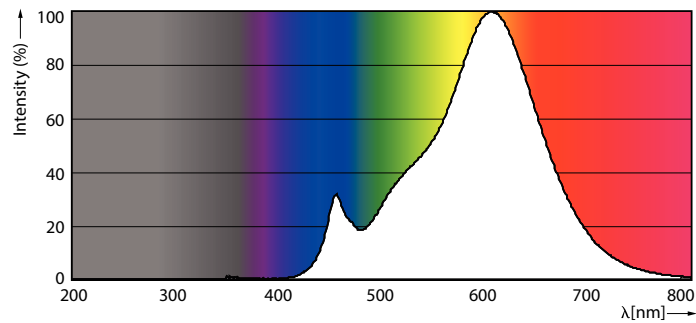

CorePro LEDcapsule MV

Energy consumption kWh/1,000 hours	2 kWh
Product Data	
Full product code	871869973500500
Order product name	CorePro LEDcapsule 2-25W ND G9 827 G
EAN/UPC – product	8718699735005
Order code	73500500

SAP numerator – quantity per pack	1
Numerator – packs per outer box	12
SAP material	929002326202
SAP net weight (piece)	0.006 kg

Dimensional drawing

Product	D	C
CorePro LEDcapsule 2-25W ND G9 827 G	13.5 mm	50 mm

Photometric data

LEDcapsule 2W G9 827

LEDcapsule 2W G9 827