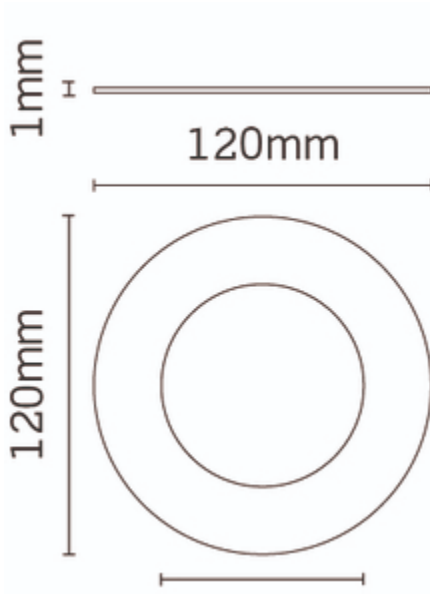

Quantity Per Outer Carton
Product Bar Code EAN-13 Number

200
5052544081347

Standards & Approvals

Manufactured In Accordance To
CE Marked
UKCA Marked
Date code/Purchase order No.
Certificate Of Conformity
Accredited Members

BS EN 60598:2015, 2-1
Yes
Yes
Yes
Available on request
LIA, ISO9001:2015, ISO14001:2015

JCC Lighting LTD Innovation Centre, Beeding Close, Southern Cross Trading Estate, Bognor Regis, West Sussex PO22 9TS
Sales: 01243 838999 (8am to 5pm Monday to Friday) Fax: 01243 838998 | sales@jcc.co.uk | www.jcc.co.uk
Company Registration Number: 03044848 | VAT Number: 918544112