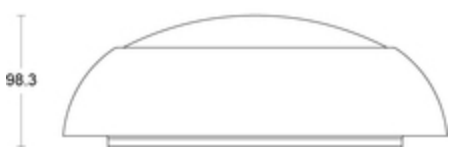

CRI: Ra	84
Correlated Color Temperature	4000
Light Distribution Detail	116
LOR (Light Output Ratio) %	100
Photometry Available	Yes

Construction

Primary Material	Polycarbonate
Outer Diffuser	Polycarbonate
LED Brand	Nationstar
Heat Sink	PA6 nylon
Driver Housing	Polycarbonate
Rim Or Attachment	Polycarbonate

Packaging

Product Carton Dimensions	35 x 35 x 11 cm
Product Packaged Weight	1.48
Quantity Per Outer Carton	8
Outer carton(L)- cm	72
Outer carton(W)- cm	37
Outer carton(H)- cm	46.5
Outer carton overall dimensions	72 x 37 x 46.5cm
Outer carton Net weight- kg	11.84
Outer carton Gross weight- kg	12.51
Product Bar Code EAN-13 Number	5052544106262
Outer carton Bar Code ITF-14 Number	15052544106269

Standards & Approvals

Manufactured In Accordance To	BS EN 60598-2-1
CE Marked	Yes
UKCA Marked	Yes
Date code/Purchase order No.	Yes
WEEE Symbol	Yes
Certificate Of Conformity	Available on request
Accredited Members	LIA, ISO9001:2015, ISO14001:2015