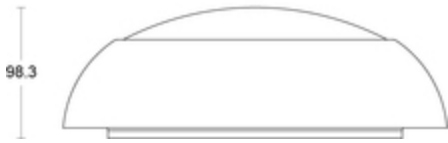

CRI: Ra	84
Correlated Color Temperature	4000
Light Distribution Detail	116
LOR (Light Output Ratio) %	100
Photometry Available	Yes

Construction

Primary Material	Polycarbonate
Outer Diffuser	Polycarbonate
LED Brand	Nationstar
Heat Sink	PA6 nylon
Driver Housing	Polycarbonate
Rim Or Attachment	Polycarbonate

Packaging

Product Carton Dimensions	35 x 35 x 11 cm
Product Packaged Weight	1.48
Quantity Per Outer Carton	8
Outer carton(L)- cm	72
Outer carton(W)- cm	37
Outer carton(H)- cm	46.5
Outer carton overall dimensions	72 x 37 x 46.5cm
Outer carton Net weight- kg	11.84
Outer carton Gross weight- kg	12.51
Product Bar Code EAN-13 Number	5052544106248
Outer carton Bar Code ITF-14 Number	15052544106245

Standards & Approvals

Manufactured In Accordance To	BS EN 60598-2-1
CE Marked	Yes
UKCA Marked	Yes
Date code/Purchase order No.	Yes
WEEE Symbol	Yes
Certificate Of Conformity	Available on request
Accredited Members	LIA, ISO9001:2015, ISO14001:2015