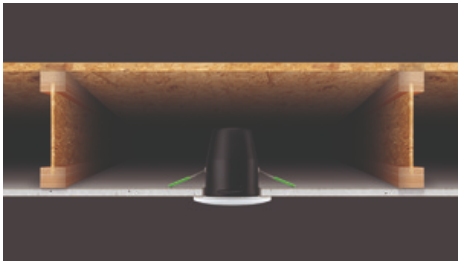

JCC Lighting LTD Innovation Centre, Beeding Close, Southern Cross Trading Estate, Bognor Regis, West Sussex PO22 9TS
Sales: 01243 838999 (8am to 5pm Monday to Friday) Fax: 01243 838998 | sales@jcc.co.uk | www.jcc.co.uk
Company Registration Number: 03044848 | VAT Number: 918544112

This document is uncontrolled if printed, all information is subject to change

Version 111 [02 Jun 2021]