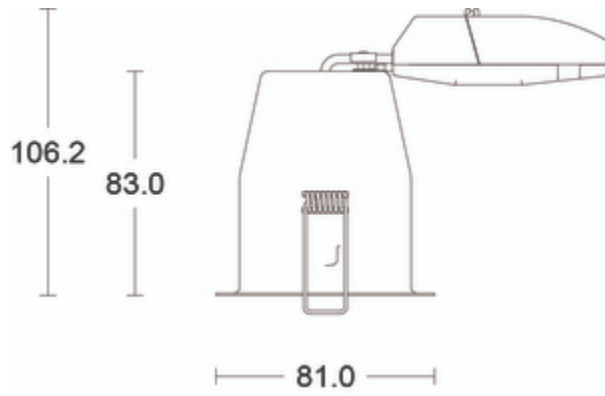

Outer carton overall dimensions	47 x 21.5 x 22.5cm
Outer carton Net weight- kg	4.72kg
Outer carton Gross weight- kg	5.52kg
Product Bar Code EAN-13 Number	5052544105791
Outer carton Bar Code ITF-14 Number	15052544105798

Standards & Approvals

Manufactured In Accordance To	BS EN 60598-2-1, 2-2
CE Marked	Yes
UKCA Marked	Yes
Date code/Purchase order No.	Yes
WEEE Symbol	yes
Certificate Of Conformity	Available on request
Accredited Members	LIA, ISO9001:2015, ISO14001:2015