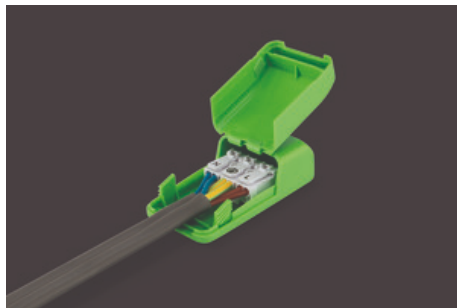

JCC Lighting LTD Innovation Centre, Beeding Close, Southern Cross Trading Estate, Bognor Regis, West Sussex PO22 9TS
Sales: 01243 838999 (8am to 5pm Monday to Friday) Fax: 01243 838998 | sales@jcc.co.uk | www.jcc.co.uk
Company Registration Number: 03044848 | VAT Number: 918544112

This document is uncontrolled if printed, all information is subject to change

Version 129 [02 Jun 2021]