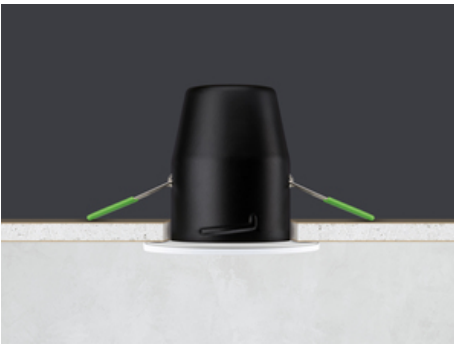

JCC Lighting LTD Innovation Centre, Beeding Close, Southern Cross Trading Estate, Bognor Regis, West Sussex PO22 9TS
Sales: 01243 838999 (8am to 5pm Monday to Friday) Fax: 01243 838998 | sales@jcc.co.uk | www.jcc.co.uk
Company Registration Number: 03044848 | VAT Number: 918544112

This document is uncontrolled if printed, all information is subject to change

Version 129 [02 Jun 2021]