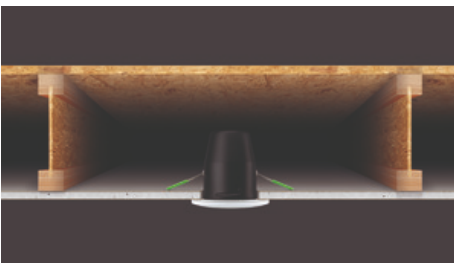

JCC Lighting LTD Innovation Centre, Beeding Close, Southern Cross Trading Estate, Bognor Regis, West Sussex PO22 9TS
Sales: 01243 838999 (8am to 5pm Monday to Friday) Fax: 01243 838998 | sales@jcc.co.uk | www.jcc.co.uk
Company Registration Number: 03044848 | VAT Number: 918544112

This document is uncontrolled if printed, all information is subject to change

Version 129 [02 Jun 2021]