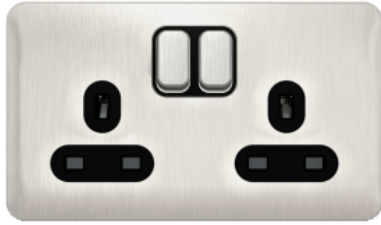

Product datasheet

Specifications

Lisse - Switched Socket - 2 gang - 13A Stainless Steel with Black Interior

Local distributor code: 404914941 GGBL3020BSS

Main

Range	Lisse
Aesthetic name	Screwless deco
Product or component type	Switched socket
Device presentation	Complete product
Outlet standard	British
Colour tint	Interior: black Cover plate: stainless steel
Quantity per set	Set of 5
Type of packing	Box

Complementary

Switch function	1-pole
Rated current	13 A at 250 V AC 50/60 Hz
Actuator	Rocker
Number of gangs	2 gangs
Pilot light	without LED
Fixing mode	Concealed screws
Connections - terminals	Screw terminals
Material	Stainless steel
Type of installation	Indoor
Depth	36 mm
Width	148 mm
Height	87 mm
Net weight	0.198 kg