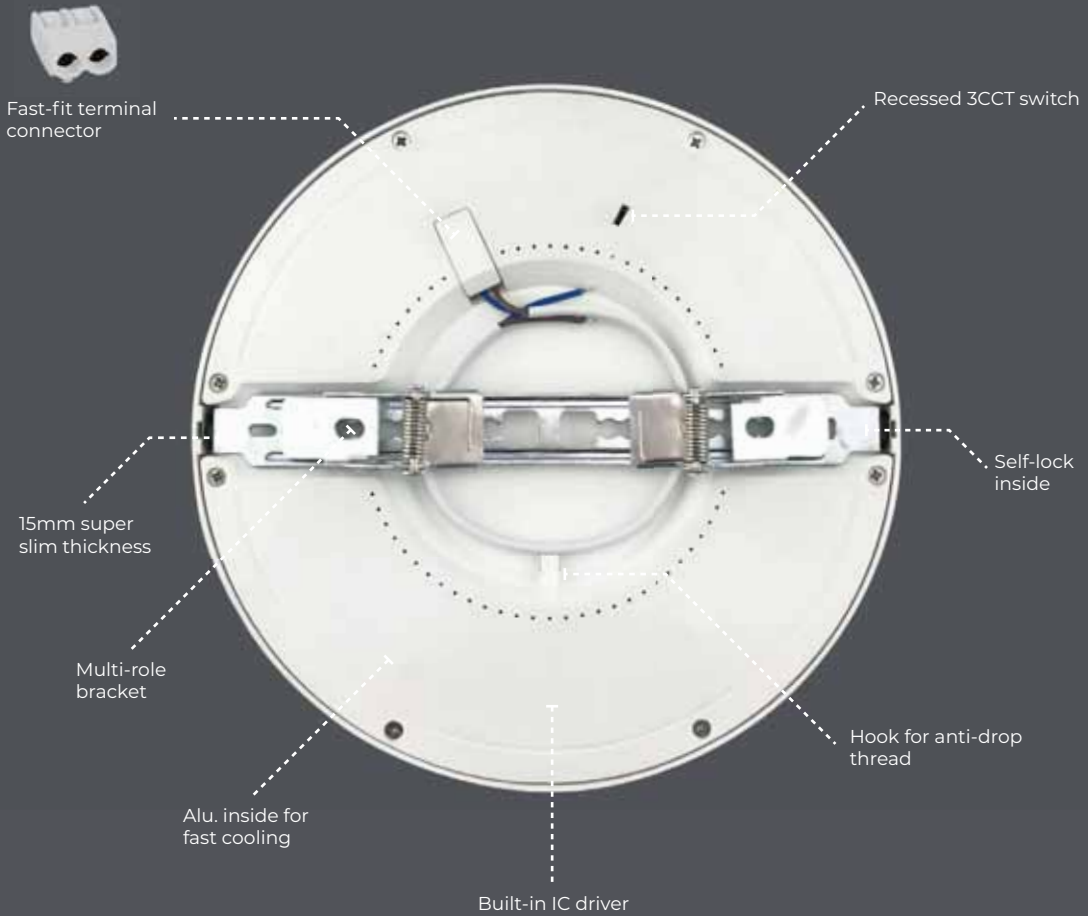

TAURI MULTI-FUNCTION LED WALL/CEILING LIGHT

The 5 in 1 multi-function light can be installed recessed, or surface mounted on either the ceiling or wall. It has 3CCT technology switchable between 3000K, 4000K and 6000K. The bracket is easily adjustable to fit different cut sizes. Only 15mm in thickness and available in a standard white finish. Chrome and satin nickel bezels available.