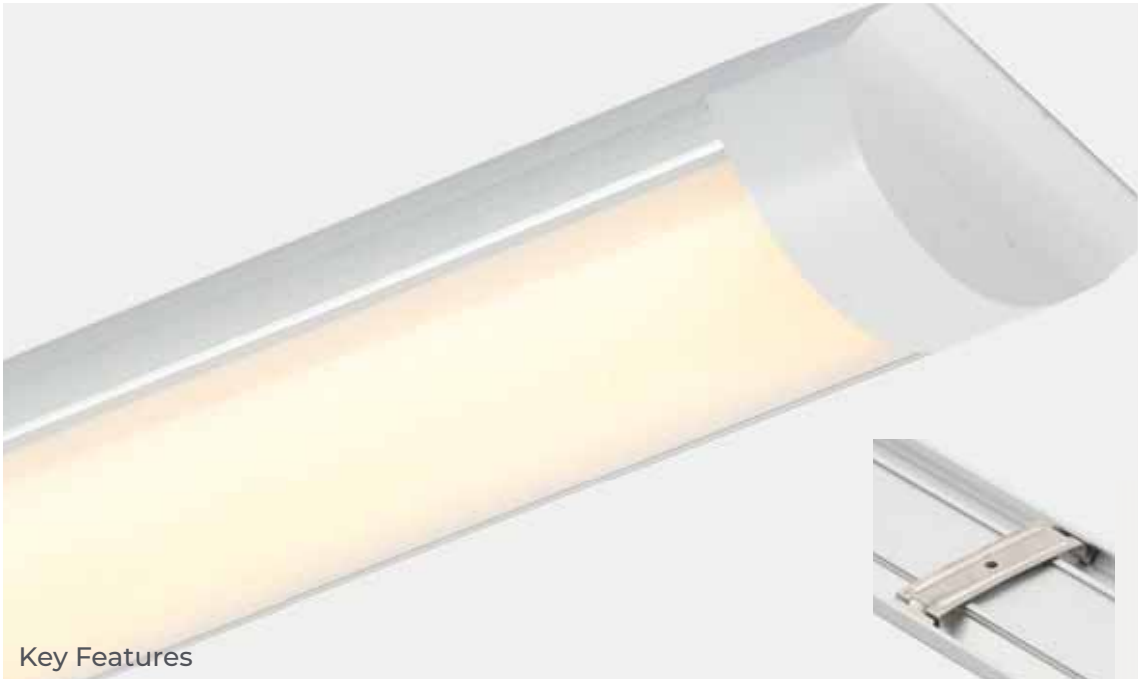

### Key Features

- 220-240V
- Aluminium body with polycarbonate diffuser
- No driver required
- Choice of 3000K, 4000K and 6000K in the 1500/1800mm lengths
- Available in 5 different lengths
- Kit includes: 1 x light fitting, 2 x 7mm clips, 2 x 20mm clips, instructions and fixing kit
- Optional suspension kit available