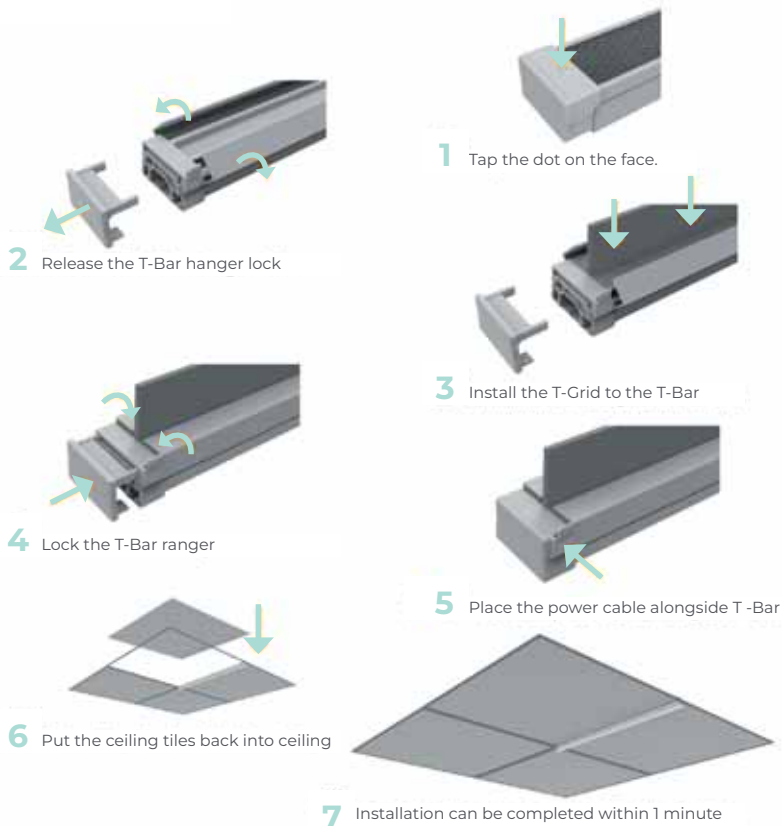

GAMMA LED T-GRID LIGHTING SOLUTIONS

The Gamma LED T-Grid is an innovative lighting product solution for T-Grid suspension ceilings. Engineered to work with 15mm, 24mm and 25mm T-Grid ceiling structures in order to minimise building materials and waste. Also helping reduce installation costs and improve ceiling appearance.

Works with different tile edges:

Remarkable installation savings:

Installation steps: