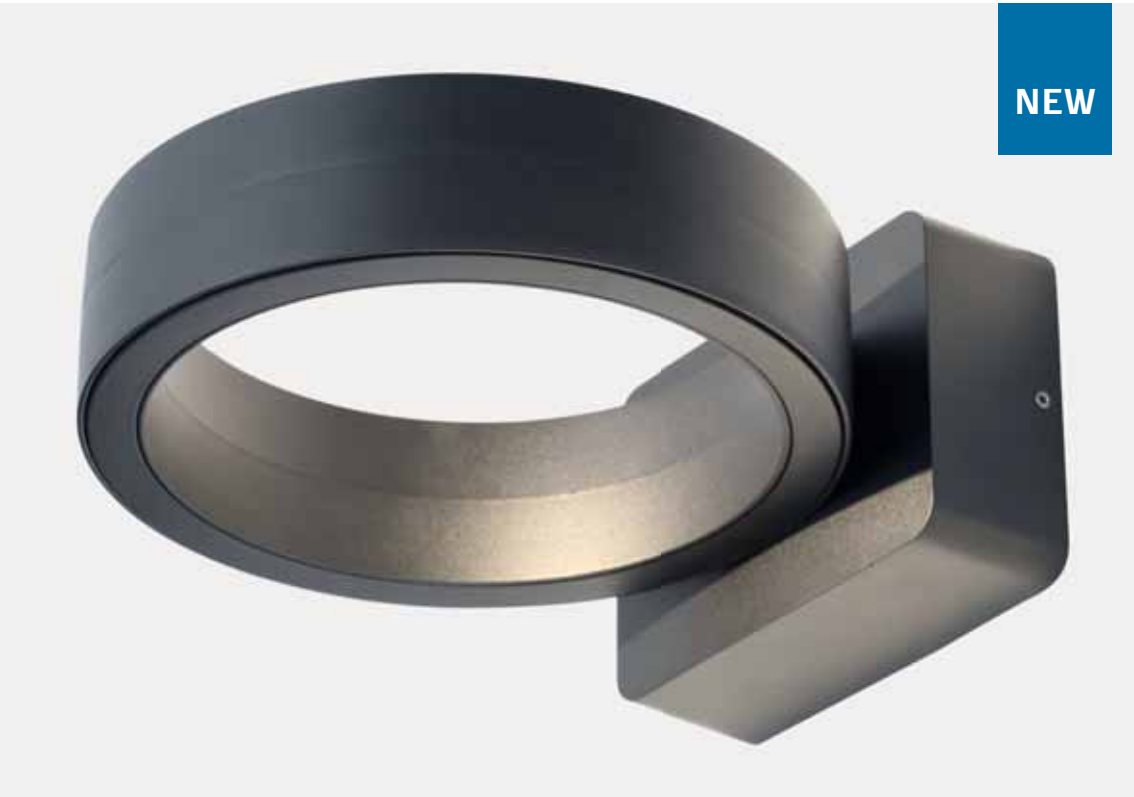

## Key Features

- 220-240V
- Constructed from [304] stainless steel and clear glass
- Screw in spike or deck mount included

# NEVIS

Downlight

**IP44**

Splashproof  
from any angle

Code	Finish	Description	Lamp	Dimensions
ZN-35740-BLK	Black	Nevis Downlight	1 x 9W LED Max GU10	H:120mm W:110mm Proj:155mm

**NEW**

**Key Features**

- 220-240V
- Die-cast aluminium
- COB LED
- 20,000 hours lifespan