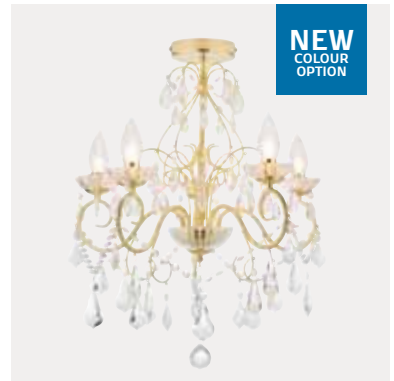

Key Features

- 220-240V
- Available in chrome & brass
- Clear glass crystal droplets

Class 1 3.9kg

VELA

Flush Chandelier

IP44

Splashproof
from any angle

Code	Finish	Description	Lamp	Dimensions
SPA-19713-CHR	Chrome	Vela 5 Light Flush	5 x 28W Max G9	H:620mm Dia:500mm
SPA-19713-BRS	Brass