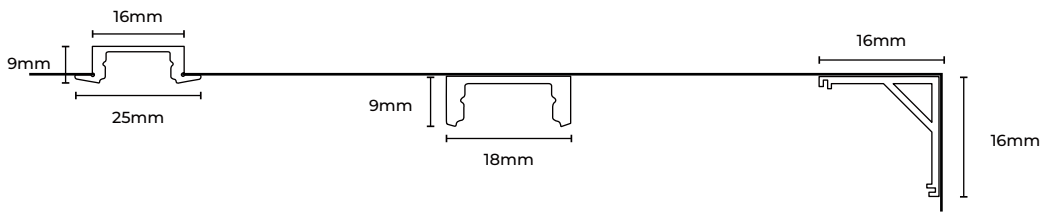

ALUMINIUM PROFILES

· Fits 8mm, 10mm & 12mm LED Strip

Code	Description	Dimensions
ELA-34308	Aluminium Recessed Profile	L:2000mm W:25mm Proj:9mm
ELA-34306	Aluminium Surface-mount Profile	L:2000mm W:18mm Proj:9mm
ELA-34307	Aluminium 45° Corner Surface-mount Profile	L:2000mm W:16mm Proj:16mm