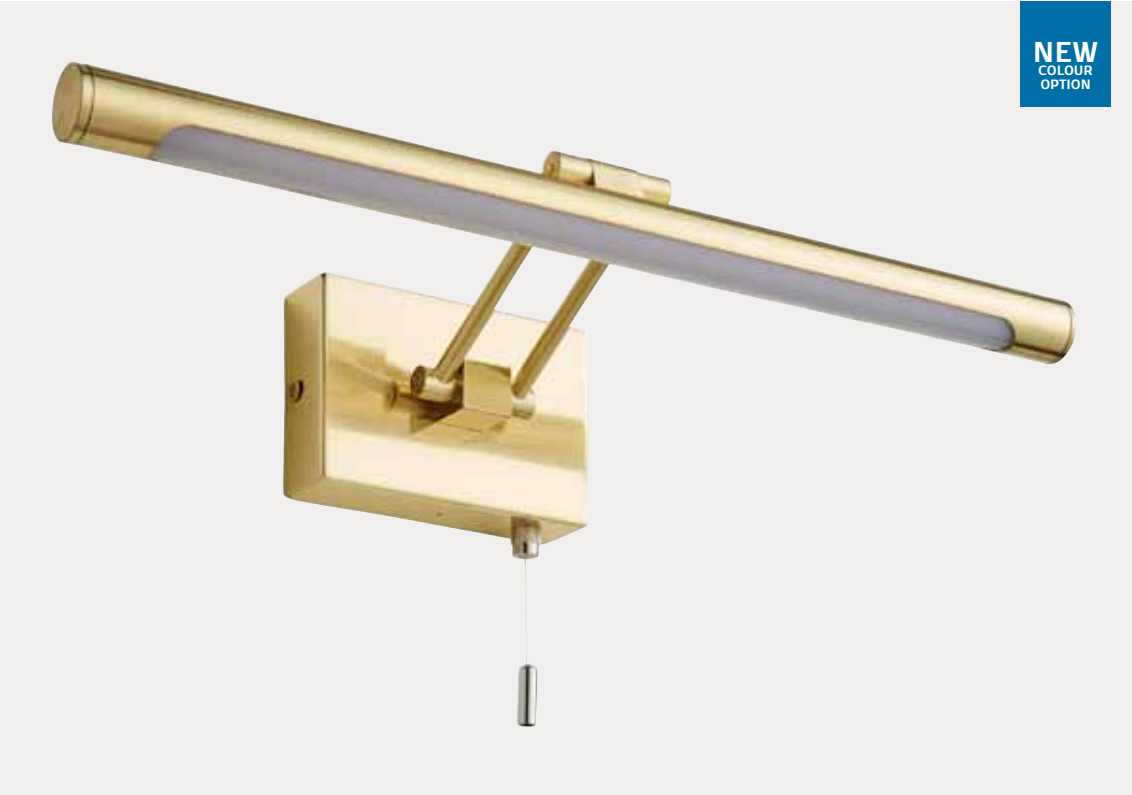

NEW
COLOUR
OPTION

Key Features

- 220-240V
- Available in 4 finishes
- Pull Switch