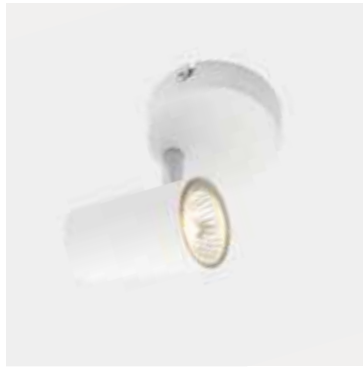

### Key Features

- 220-240V
- Contemporary styling
- Ceiling or wall mounted
- 350° rotation

Class 1 0.19kg