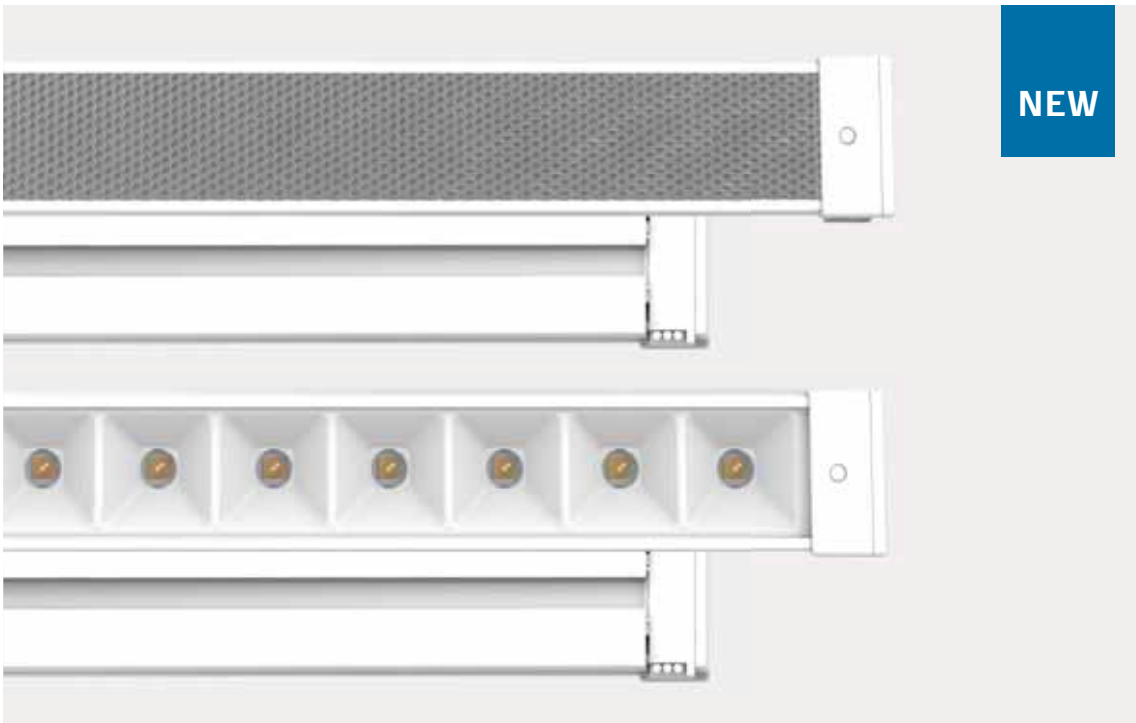

### Key Features

- An innovative lighting fixture that takes the place of LED panels
- Engineered to work with 15mm , 24mm & 25mm T-Grid ceilings
- Simple to install (Up to 60% faster Installation)
- Reduces installation costs
- Even light distribution
- Improves ceiling appearance