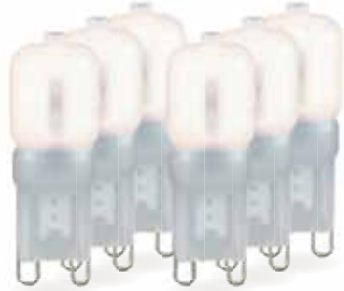

G9

LED Lamps

Code	Description		Pack Size	Kelvin	Lumen	Dimensions
INL-28573	2.5W G9 LED Lamp		Single	3000	180	W:16mm H:48mm
INL-28575	2.5W G9 LED Lamp		3 Pack	3000	180	W:16mm H:48mm
INL-28577	2.5W G9 LED Lamp		6 Pack	3000	180	W:16mm H:48mm
INL-28574	2.5W G9 LED Lamp		Single	4000	180	W:16mm H:48mm
INL-28576	2.5W G9 LED Lamp		3 Pack	4000	180	W:16mm H:48mm
INL-28578	2.5W G9 LED Lamp		6 Pack	4000	180	W:16mm H:48mm