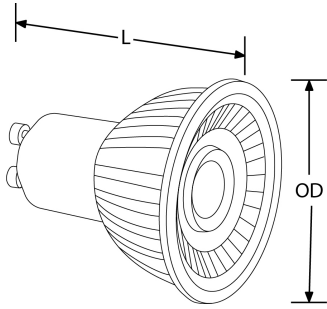

Product Description: ClearVu™ 3.5W GU10 Non-Dimmable Lamp

ClearVu™ features a multifaceted lens to replicate dichroic appearance, 3.5W LED GU10 which is available in 3000K and 4000K is suitable for a range of applications. The 45 degree beam angle is perfect for focused spotlighting.

SKU Code	SKU Type	Colour	Lumens	Lumens/Watt	Wattage	Beam Angle	Lamp Base
EN-GU35/30	Non Dimmable	3000	350	100	3.5	45	GU10
EN-GU35/40	Non Dimmable	4000	360	103	3.5	45	GU10

Line Drawing

Polar Curve

Colour

Product Features:

- Delivering up to 103lm/W
- 45° beam angle for focused spotlighting
- 2 Year Warranty

Product Specs:

Input Voltage	220~240V AC	Input Frequency	50/60HZ
Power Factor	0.5	Operating Temp. (Max) °C	40°C
Overall Diameter (mm)	50	Lamp Base	GU10
Length (mm)	56	Lamp Type	GU10
Weight (Kg)	0.030	Lifetime Hours	20000hrs
Operating Temp. (Min) °C	-20		