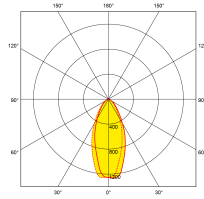

Product Description: ClearVu™ 3.5W GU10 Non-Dimmable Lamp

ClearVu™ features a multifaceted lens to replicate dichroic appearance, 3.5W LED GU10 which is available in 3000K and 4000K is suitable for a range of applications. The 45 degree beam angle is perfect for focused spotlighting.

SKU Code	SKU Type	Colour	Lumens	Lumens/Watt	Wattage	Beam Angle	Lamp Base
EN-GU35/30	Non Dimmable	3000	350	100	3.5	45	GU10
EN-GU35/40	Non Dimmable	4000	360	103	3.5	45	GU10

Line Drawing

Polar Curve

Colour

Product Features:

- Delivering up to 103lm/W
- 45° beam angle for focused spotlighting
- 2 Year Warranty

Product Specs:

Input Voltage	220~240V AC	Input Frequency	50/60HZ
Power Factor	0.5	Operating Temp. (Max) °C	40°C
Overall Diameter (mm)	50	Lamp Base	GU10
Length (mm)	56	Lamp Type	GU10
Weight (Kg)	0.030	Lifetime Hours	20000hrs
Operating Temp. (Min) °C	-20		