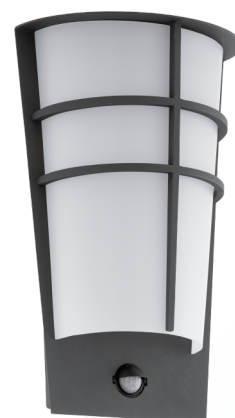

96018 BREGANZO 1

General Information

Article	96018
Type	wall luminaire
Collection	Outdoor (no collection)
EAN Code	9002759960186

Dimensions

Depth	190 mm
Height	300 mm
Installation Depth	125 mm
Weight	1.427

Illuminant 1

Socket	LED
Illuminant	LED
Delivery	incl.
Wattage	2x 2,5W
Luminous Flux	360 lm
Luminous Colour	3000 warm white
LED changeable	yes
Energy Efficiency	A+

Material & Colour

Enclosure Material	zinc-plated steel
--------------------	-------------------

Technical changes reserved

Enclosure Colour	anthracite
Glass / Shade Material	plastic
Glass / Shade Colour	white

Functionality

Switch	sensor
Sensor Duration	10 - 600 sec
Sensor Distance	6
Suitable for Corner Fitting	yes