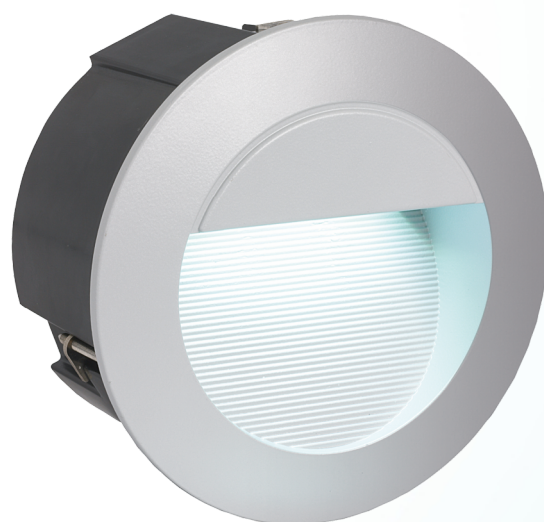

95233 ZIMBA-LED

General Information

Article	95233
Type	recessed luminaire
Collection	Outdoor (no collection)
EAN Code	9002759952334

Dimensions

Height	5 mm
Diameter	125 mm
Cutout	117 mm
Mounting Depth	95 mm
Weight	0.384

Illuminant 1

Socket	LED
Illuminant	LED
Delivery	incl.
Wattage	2,5W
Luminous Flux	320 lm
Luminous Colour	4000 white
LED changeable	yes
Energy Efficiency	A+

Material & Colour

Technical changes reserved

Enclosure Material cast aluminium
Enclosure Colour silver