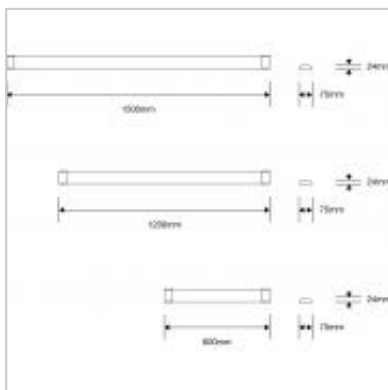

The Megaman Tono range of integrated LED battens is a stylish alternative to T5 and T8 fluorescent tubes, providing flexible installation and outstanding energy efficiency.

31W Tono Integrated 6500K LED Batten

Product Code	180392
International Model Number	FIB73300v0
Description	31W Tono Integrated 6500K LED Batten
Watts	31W
Colour temperature/CRI	6500K / 80
Lumens	3300lm
Candelas	1160cd
Dimmable	N
Beam angle	110
Lamp life (max)	50,000hr
Weight	310g
Dimensions	900x75x24mm
IP rating	IP20